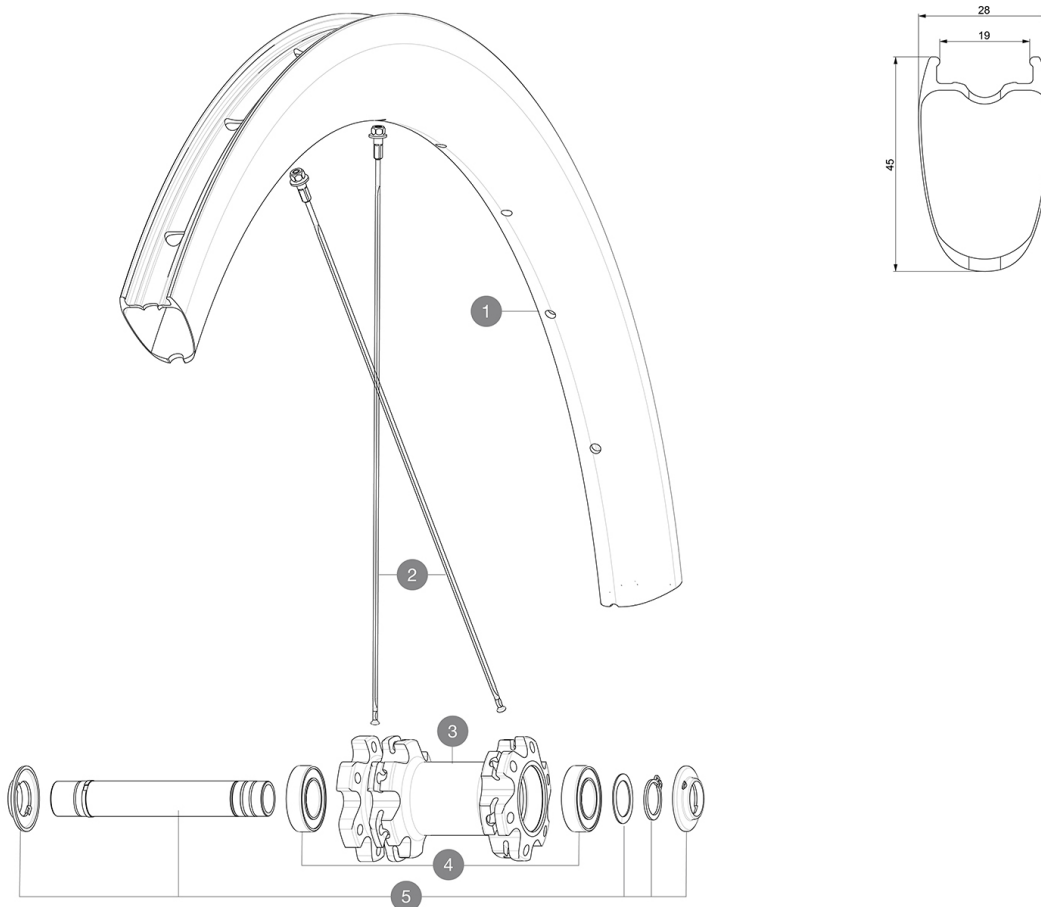

Max. Pressure: see indication on wheel and tyre. If they differ, use the lower of the 2

**REFERENCES WHEELS**

F86951 CosPCUST D6B EBM20 Ft

**RIMS**

&NBSP;:

1	V4092815	Kit Front/Rear rim Cosmic SL 45 Disc
1	V2736210	KIT FRONT RIM COSMIC PRO CARBON UST Disc - while stock last
	V2620101	UST RIM TAPE 25mm (for 21-24mm wide rim)

**SPOKES**

2	V4161201	Kit 12 Front/Rear non Drive Side Stainless Spokes 273 Cosmic
2	V3665901	KIT 12 FRT/NDS COSMIC PRO CARBON UST Disc SPOKE 273 + nipple

**HUB SHELLS**

3	N/A	HUB BODY
4	M40129	KIT 2 BEARINGS 6902 15x28x7
5	V2373301	KIT QRM AUTO FRONT AXLE 12mm > 2019

## *Specifications*

WHEEL WEIGHTS