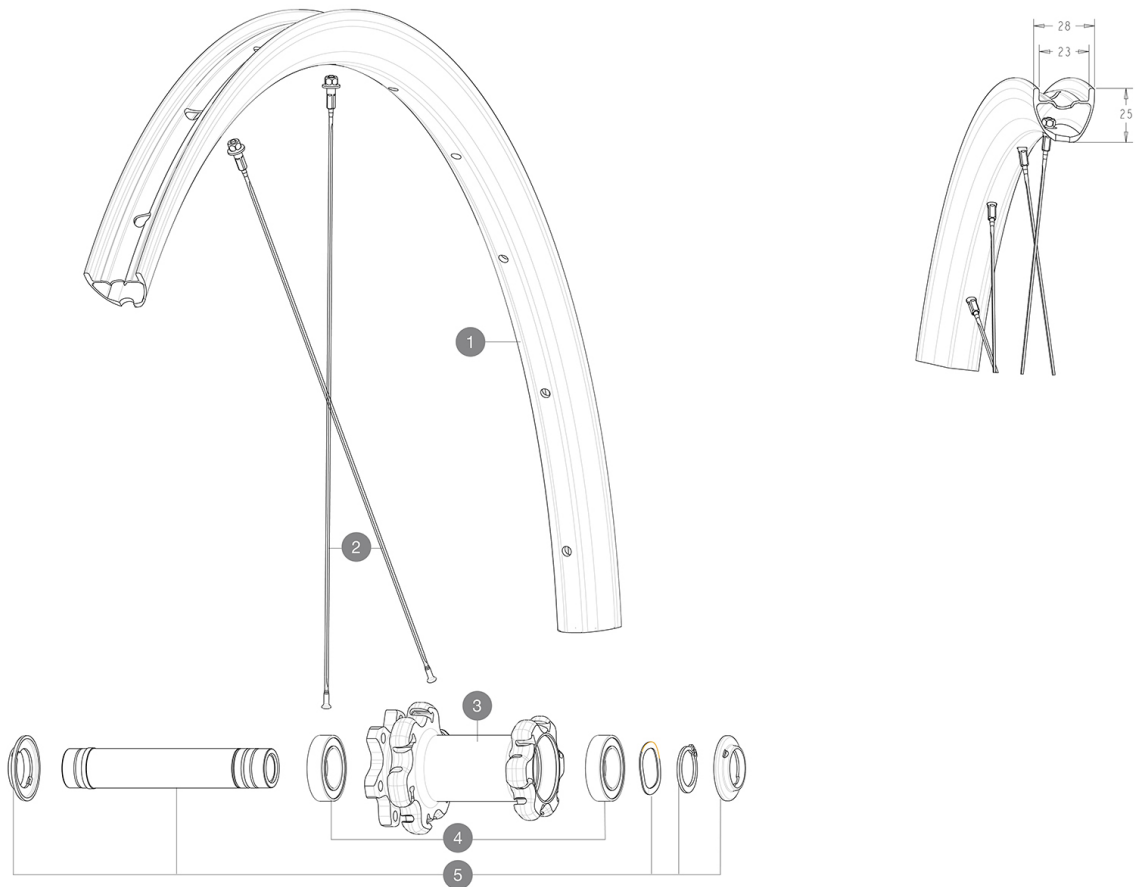

REFERENCES WHEELS

RIMS

&NBSP;:

1	V4092410	Kit Front rim EBM Allroad Pro Carbon SL while stock lasts
	V2620101	UST RIM TAPE 25mm (for 21-24mm wide rim)

SPOKES

2	V3821801	KIT 12 FRIT/REAR CROSSMAX PRO CARBON 29" EXTRA FLAT SPOKE 29
----------	----------	--

HUB SHELLS

3	N/A	HUB BODY
4	V2500901	KIT BEARINGS 18x30x7 + WAVED WASHER + CLIP
5	V2375501	Kit QRM auto front axle 100x12/15mm D6T

MAVIC **ALLROAD PRO CARBON SL DISC EBM****Specifications****VERSIONS**

• Freewheel : Shimano/Sram

WHEEL WEIGHTS