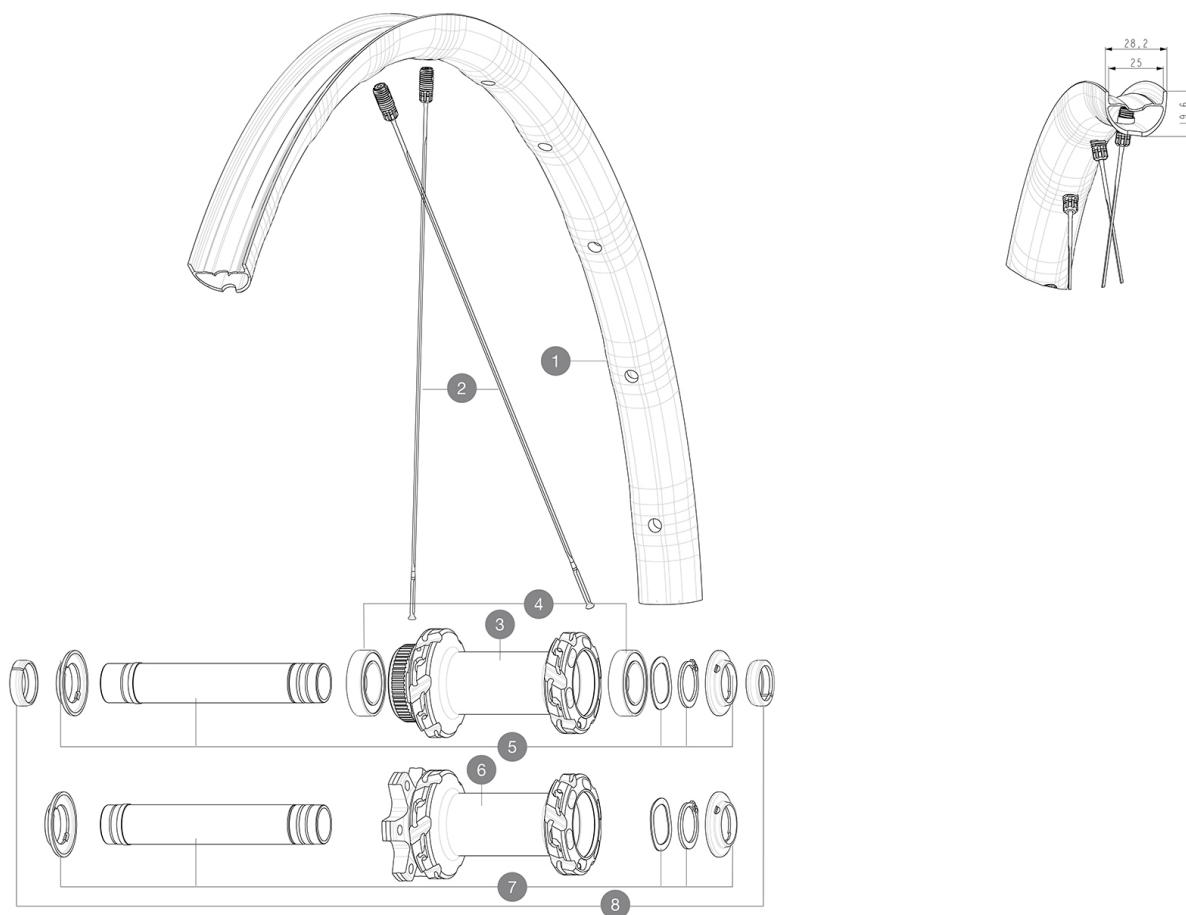

ASTM CATEGORY 3 : CROSS COUNTRY

Maximum tyre pressure: 4.1bar/59PSI with a 28mm tyre - 2.45bar/36PSI with a 64mm tyre
 For a longer longevity of the wheel, Mavic recommends that the total weight supported by the wheels doesn't exceed 150kg, bike included
 Non-Boost : 12x135 rear axle adapters ([V2510901])
 Recommended tyre sizes: 28 to 64 mm (1.1" to 2.5")
 Recommended tyre sizes: 50mm to 76mm (2.0" to 3.0")
 Boost : Torque Caps ([LV2374400])

REFERENCES WHEELS

F90443	XMAX SLS INT 29 BST	F91963	XMAX SLS CL 29 BST
--------	---------------------	--------	--------------------

RIMS

&NBSP::

1	V3765815	Kit Front/Rear rim Crossmax SLS 29"
---	----------	-------------------------------------

SPOKES

2	V2388301	Kit 12 Front/Rear Crossmax SL/SLS/XL/XLS 29" butted spoke 2
---	----------	---

HUB SHELLS

3	N/A	HUB BODY
4	V2500901	KIT BEARINGS 18x30x7 + WAVED WASHER + CLIP
5	V2375601	Kit 110mm axle QRM auto MTB from 2019 DCL
6	N/A	HUB BODY
7	V2372401	KIT 110mm AXLE QRM AUTO MTB > 2019

Specifications**RIMS**

- Material : Mxstal
- Material : Mxstal
- Material : Mxstal
- Material : Mxstal
- Material : S6000 Aluminum

WHEEL HUB

- Infinity Hub
- Body : aluminum
- Body : aluminum
- Instant Drive 360
- Hub available with 6-bolt or center lock (R) brake