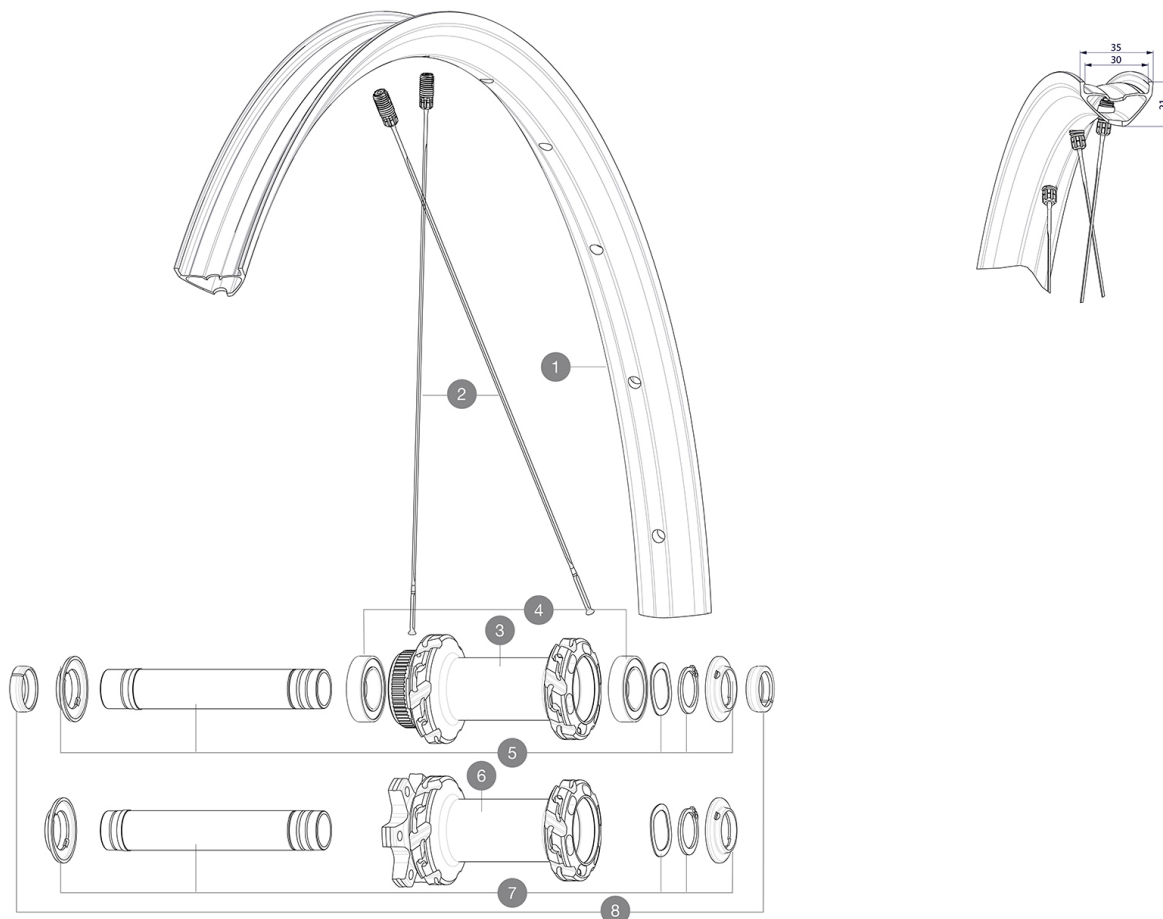

Minimum tyre size: width 52mm - pressure max. 2.95Bar/43PSI

Recommended tyre sizes: 60mm to 76mm (2.35" to 3.0")

Non-Boost : 12 to 9mm rear adapter for quick release (V2510801)

## REFERENCES WHEELS

F90512 XMAX XL INT 29 BST

F91982 XMAX XL CL 29 BST

## RIMS

&NBSP::

1 V3766015 Kit Front/Rear rim Crossmax XL 29" MY21

### WHEEL WEIGHTS

900