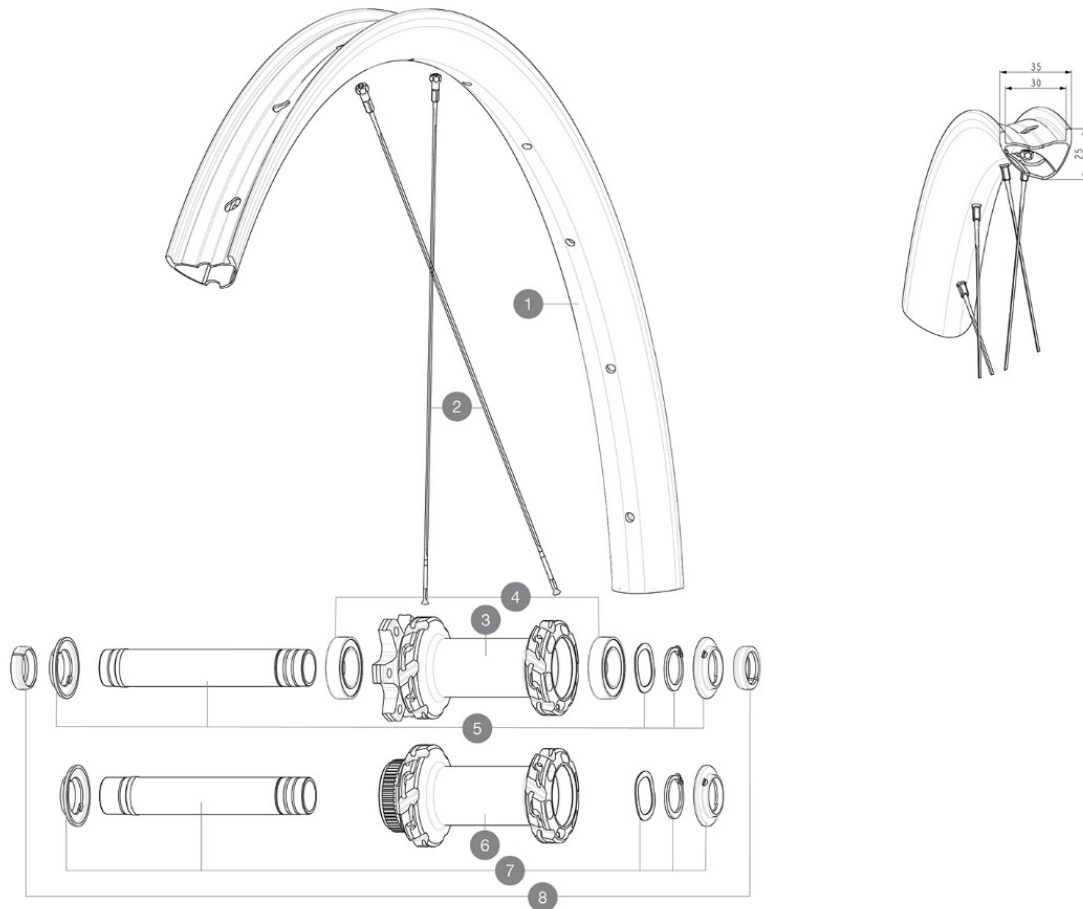

MAVIC **Crossmax SL Ultimate 30 29**

REFERENCES WHEELS

ASTM CATEGORY 3 : CROSS COUNTRY

For a longer longevity of the wheel, Mavic recommends that the total weight supported by the wheels doesn't exceed 120kg, bike included

Recommended tyre sizes: 50mm to 76mm (2.0" to 3.0")

RIMS

&NBSP;:

1	V00004631	Kit Front/Rear rim Crossmax SL Ultimate 30
	V3750101	35mm UST Green Tape for 30mm wide rims

SPOKES

2	V2389101	Kit 12Fr/Rr XmaxSL Ultimate spk293+np&w while stock lasts
2	V00065231	Kit12Fr/Rr MTBcarb29 ss spk293

HUB SHELLS

3	N/A	HUB BODY
4	V2500901	KIT BEARINGS 18x30x7 + WAVED WASHER + CLIP
5	V2372401	KIT 110mm AXLE QRM AUTO MTB > 2019
6	N/A	HUB BODY
7	V2375601	Kit 110mm axle QRM auto MTB from 2019 DCL

OPTIONS

V2374401	TORQUE CAPS 15*31 Adapter MTB QRM Auto > 2019 Frt HUB

ADAPTERS

8	V2372501	15mm MTB Axle Cap QRM Auto From 2019
	99694101	ADAPTER Ft 15 to 9mm QR