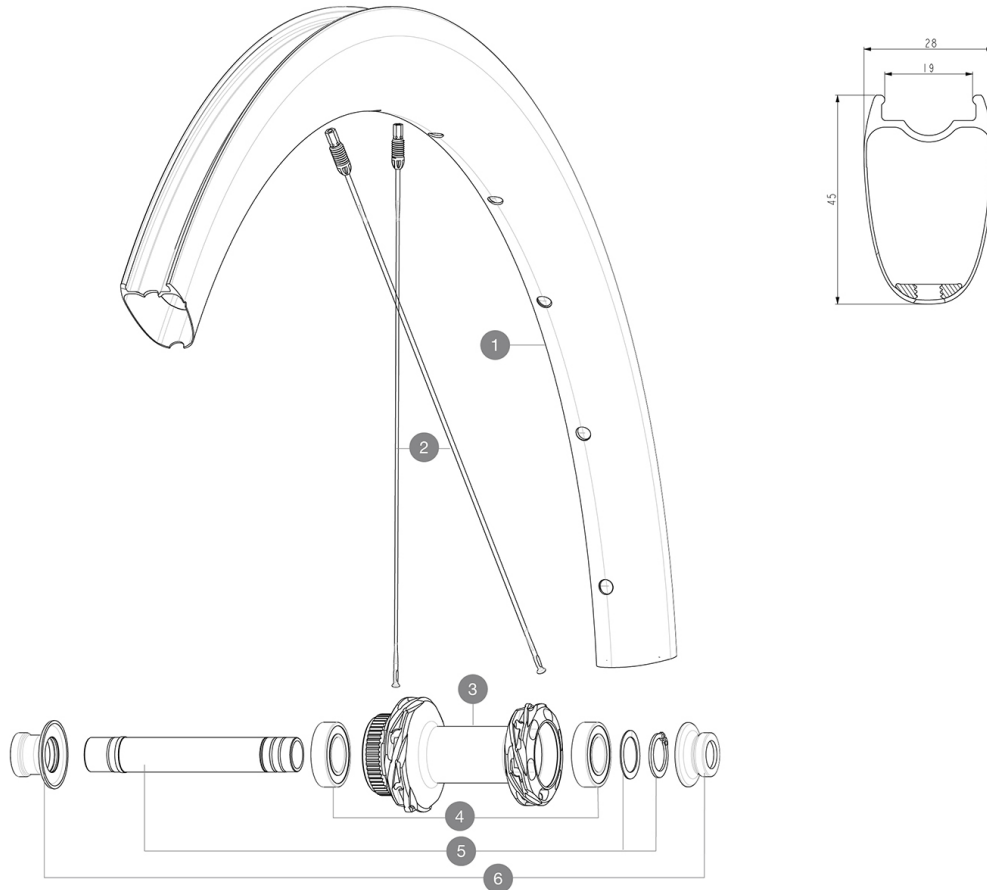

MAVIC **COSMIC SLR 45 DISC****REFERENCES WHEELS**

F93061 COS SLR45 CL 700 12X100

Maximum tyre pressure: 4.4bar/64PSI with a 28mm tyre - 2.6bar/38PSI with a 64mm tyre
 ASTM CATEGORY 2 : road and offroad with jumps less than 15cm
 Maximum tyre pressure: 6.75bar/97PSI with a 23mm tyre - 3.8bar/55PSI with a 62mm tyre
 For a longer longevity of the wheel, Mavic recommends that the total weight supported by the wheels doesn't exceed 120kg, bike included
 Recommended tyre sizes: 25 to 32 mm
 Max. Pressure: see indication on wheel and tyre. If they differ, use the lowest of the 2
 Maximum tyre size: width 62mm - pressure max. 3.8Bar/55PSI

**RIMS**

&NBSP;:

1	V4095015	Kit Front/Rear rim Cosmic SLR 45 Disc MY22
---	----------	--------------------------------------------

SPOKES

2	V4163701	Kit 12 Front/Rear Cosmic SLR 45 Disc aero stainless spoke 27
---	----------	--------------------------------------------------------------

HUB SHELLS

3	N/A	HUB BODY
3	N/A	HUB BODY
4	M40129	KIT 2 BEARINGS 6902 15x28x7
5	V2373301	KIT QRM AUTO FRONT AXLE 12mm > 2019

ADAPTERS

6	V2374701	KIT FRONT ROAD FORK REST 12mm FOR J BENT DISC HUB
	V2680301	"Kit Ft Road Adapter 12 >> 9mm"