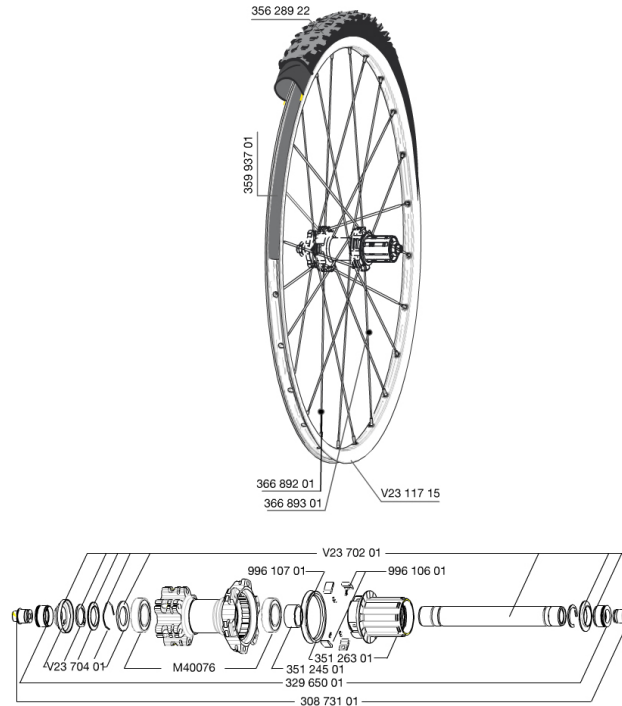

RÉFÉRENCES ROUES

353076 CROSSROC 650b REAR 9x135WTS

JANTES

&NBSP;:

35993701	UST RIM STRIP 27.5x19c
V2311715	JANTE AVT/ARR CROSSROC 27,5"

RAYONS

36689301	"12 SPOKES DRIVE SIDE CROSSROC 650b/27,5"" 275mm"
36689201	"12 SPOKES FRONT/OPP DRIVE SIDE CROSSROC 650b/27,5"" 277mm"

MOYEUX

V2370401	REAR AUTO ADJUST.PLAY KIT 12MM AXLE
35124501	SET OF 3 REAR AXLE/FREEWHEEL BODY SPACERS
99610701	JOINT A LEVRE ITS4
V2370201	KIT AXE ARRIERE 12MM CROSSONE/CROSSRIDE/CROSSROC
35126301	TS-2 FREEWHEEL BODY + SEAL 2013 (NO PAWLS) - while stock las
99610601	KIT CLIQUETS ITS4

PNEUMATIQUES

35628922	Crossroc Roam 650b
----------	--------------------

ADAPTATEURS

32965001	ADAPTER Rr 12x142mm Elite/CRide MTB (Rd)
30873101	2 REAR REDUCERS 12/9,5mm 2012 ITS4 HUB

MAVIC *Crossroc 650b WTS*

Spécifications

POIDS ROUES

Poids roue 970