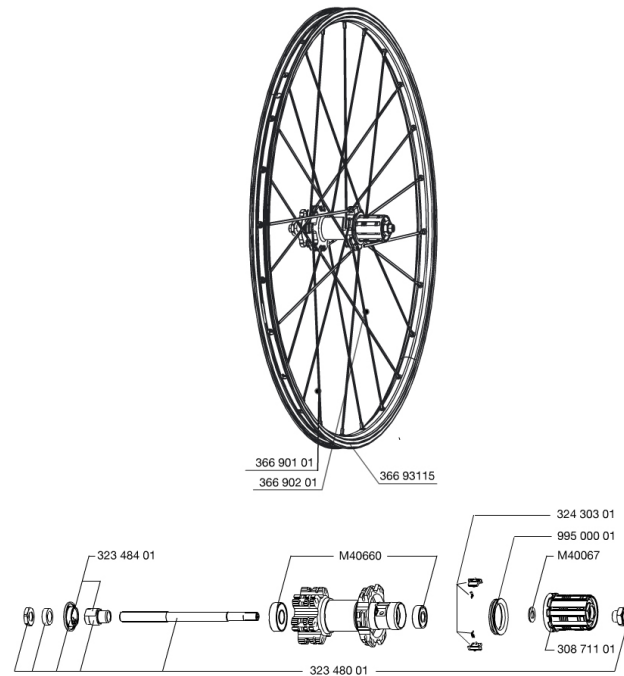

**MAVIC** *Crossone 650b 15mm***RÉFÉRENCES ROUES**

356641 CROSSONE 650b 15mm PR

**JANTES**

&amp;NBSP;:

1	36693115	"FRONT/REAR CROSSONE 650b/27,5"" RIM"
---	----------	---------------------------------------

**RAYONS**

2	36690101	"12 SPOKES FRONT/OPP DRIVE SIDE CROSSONE 650b/27,5"" 278mm"
3	36690201	"12 SPOKES DRIVE SIDE CROSSONE 650b/27,5"" 276mm"

**MOYEURS**

4	N/A	CORPS DE MOYEU
5	M40660	ROULEMENTS MOYEU ARR 608+6001
6	32348001	AXE ARR VTT DISC CROSSLAND/CROSSMAX ENDURO DISC
7	32348401	KIT SUPPORTS ROULEMENTS EXPANSIBLE
8	32430301	KIT CLIQUET FTSX
9	99500001	JOINT A LEVRE FTSX
10	M40067	KIT ENTRETOISES CORPS DE RL/RLT NEZ DE MOYEU FTS
11	30871101	FTS-L FREEWHEEL BODY HG11 2013 (8 or 9mm axle compatible)

# **MAVIC** *Crossone 650b 15mm*

## **Spécifications**

POIDS ROUES

Poids roue