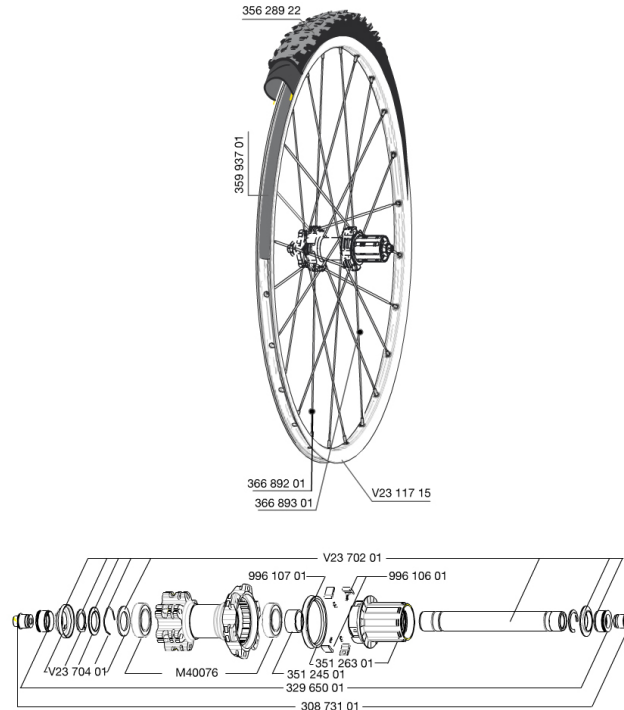

MAVIC CROSSROC WTS 650b (27,5) Lefty Supermax 2014

RĂFĂRENCES ROUES

JANTES

&NBSP;:

35993701	UST RIM STRIP 27.5x19c
V2311715	JANTE AVT/ARR CROSSROC 27,5"

RAYONS

36689301	"12 SPOKES DRIVE SIDE CROSSROC 650b/27,5"" 275mm"
36689201	"12 SPOKES FRONT/OPP DRIVE SIDE CROSSROC 650b/27,5"" 277mm"

MOYEUX

V2370401	REAR AUTO ADJUST.PLAY KIT 12MM AXLE
35124501	SET OF 3 REAR AXLE/FREEWHEEL BODY SPACERS
99610701	JOINT A LEVRE ITS4
V2370201	KIT AXE ARRIERE 12MM CROSSONE/CROSSRIDE/CROSSROC
35126301	TS-2 FREEWHEEL BODY + SEAL 2013 (NO PAWLS) - while stock las
99610601	KIT CLIQUETS ITS4
M40076	HUB BEARINGS 17x30x7 6903 x 2

PNEUMATIQUES

35628922	Crossroc Roam 650b
----------	--------------------

ADAPTATEURS

32965001	ADAPTER Rr 12x142mm Elite/CRide MTB (Rd)
30873101	2 REAR REDUCERS 12/9,5mm 2012 ITS4 HUB

MAVIC **CROSSROC WTS 650b (27,5) Lefty****Spécifications**

POIDS ROUES

Poids roue

Supermax 2014