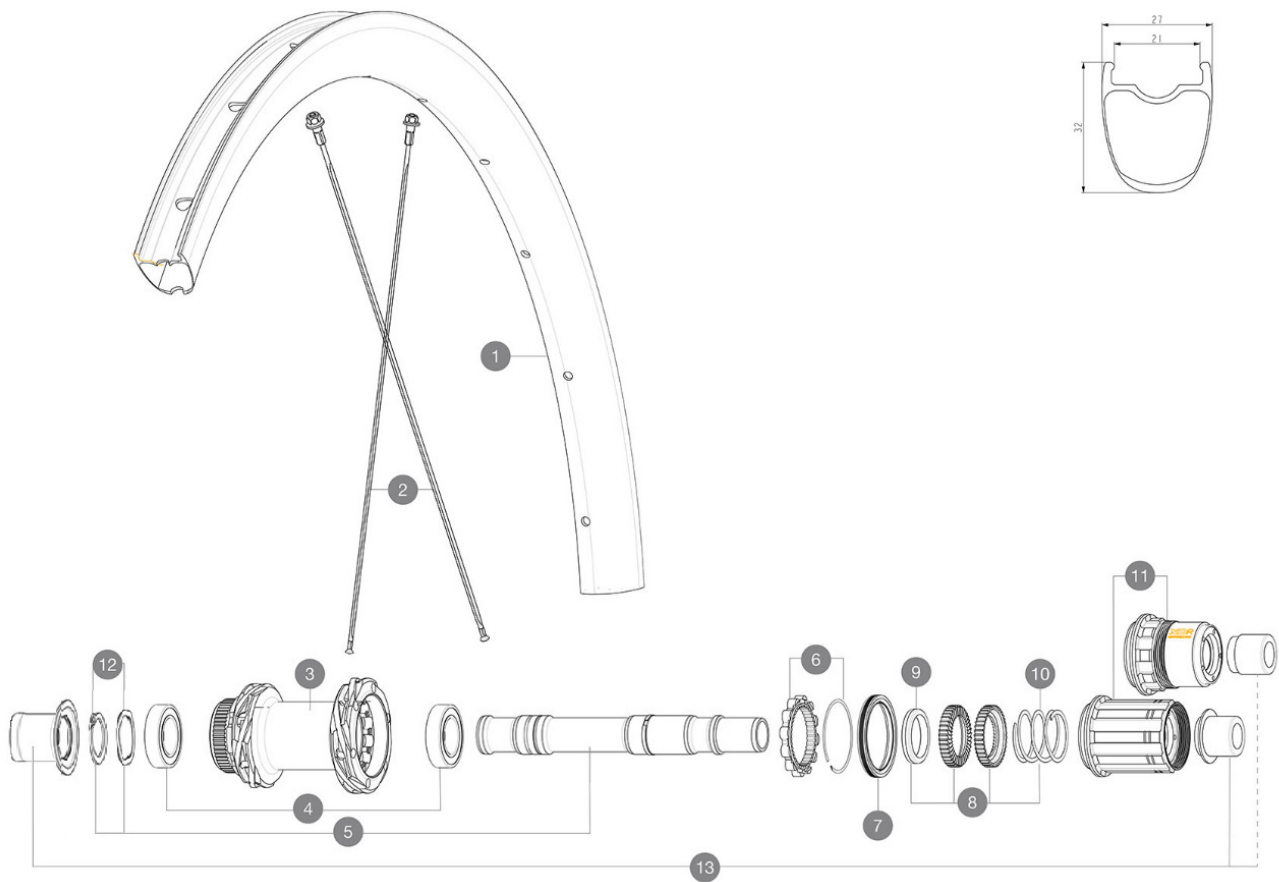

MAVIC Cosmic SLS 32 Disc

1
2021
REAR

RÉFÉRENCES ROUES

R36771 Cosmic SLS 32 DCL Rr

R39081 Cosmic SLS 32 DCL Rr XDR

JANTES

&NBSP;:

1	V4093215	Kit Front/Rear rim Cosmic SL 32 Disc while stock lasts
	V2620101	UST RIM TAPE 25mm (for 21-24mm wide rim)

RAYONS

2	V4163101	Kit 12 Front/Rear Cosmic SLS 32 Disc aero stainless spoke 28
---	----------	--

MOYEUX

3	N/A	CORPS DE MOYEU
3	N/A	CORPS DE MOYEU
4	M40076	HUB BEARINGS 17x30x7 6903 x 2
5	V2373401	KIT ID360 135/142 DCL L1 AXLE WITH CLIP
6	V2252701	KIT ID360 INSERT SHAPED EAR LOBE > 2017
7	V00063631	Kit ID360 seal version 2 (larger)
8	V2251701	ID360 2 RATCHETS + SPRING + GREASE
9	V2500501	Kit 3 ID360 pad for noise reduction
10	V2251801	KIT 3 ID360 ROAD SPRINGS
11	V3430101	HG11 Freewheel Body ID360
11	V2580101	FREEHUB BODY XD Road ID360
12	V2373001	KIT ADJUST. SYSTEM QRM AUTO ID360 for 17x30x7 bearing

ADAPTATEURS

13	V2510701	ID360 EVO REAR AXLE ADAPTERS 12x142mm DCL & D6T
----	----------	---

MAVIC *Cosmic SLS 32 Disc*

Spécifications
POIDS ROUES