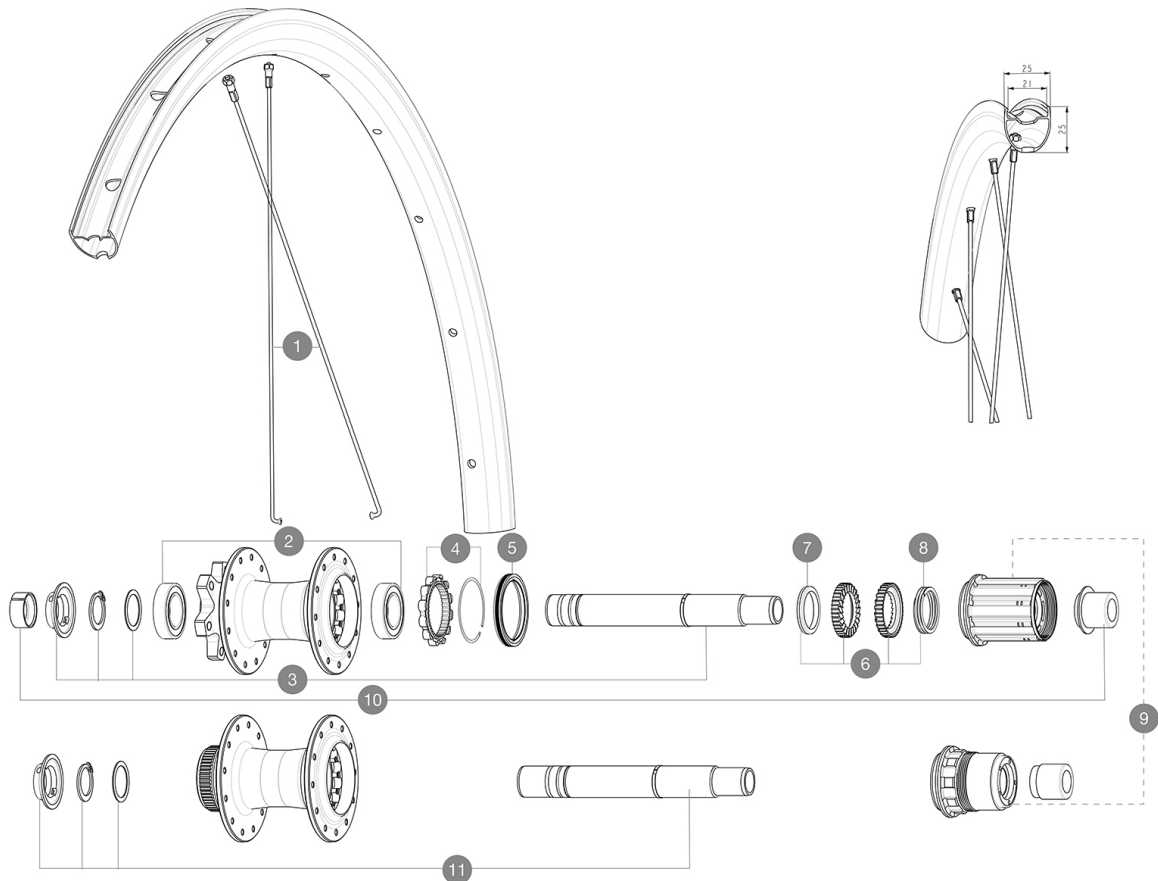

MAVIC AKSIUM 1 DISC

ASTM CATEGORY 2 : road and offroad with jumps less than 15cm
ID360 Shimano steel freewheel body (V3790101)

For a longer longevity of the wheel, Mavic recommends that the total weight supported by the wheels doesn't exceed 120kg, bike included

ID360 N3W freewheel body (V4270101)

REFERENCES WHEELS

SPOKES

1 V00078331 Kit 12 front/rear Jbent black round spokes 286 + steel nippl

OPTIONS

V2373001 KIT ADJUST. SYSTEM QRM AUTO ID360 for 17x30x7 bearing

HUB SHELLS

2 M40076 HUB BEARINGS 17x30x7 6903 x 2
3 V2372101 KIT ID360 135/142 D6T AXLE WITH CLIP
4 V2252701 KIT ID360 INSERT SHAPED EAR LOBE > 2017
5 V00063631 Kit ID360 seal version 2 (larger)
6 V2375201 KIT ID360 24 TEETH 2 RATCHET + MTB SPRING + PAD (specific)
7 V2375401 KIT ID360 MTB 24T 3 NOISE REDUCING PADS
8 V2372901 KIT 3 ID360 MTB SPRINGS
9 V3430101 HG11 Freewheel Body ID360
9 V2580101 FREEHUB BODY XD Road ID360
11 V2373401 KIT ID360 135/142 DCL L1 AXLE WITH CLIP

ADAPTERS

10 V2510701 ID360V2RrAxleAdapt12x142/148
V2510901 ID360 EVO RrAxleAdpt12x135/150
V2510801 ID360 V2 RrAxleAdapt9x135