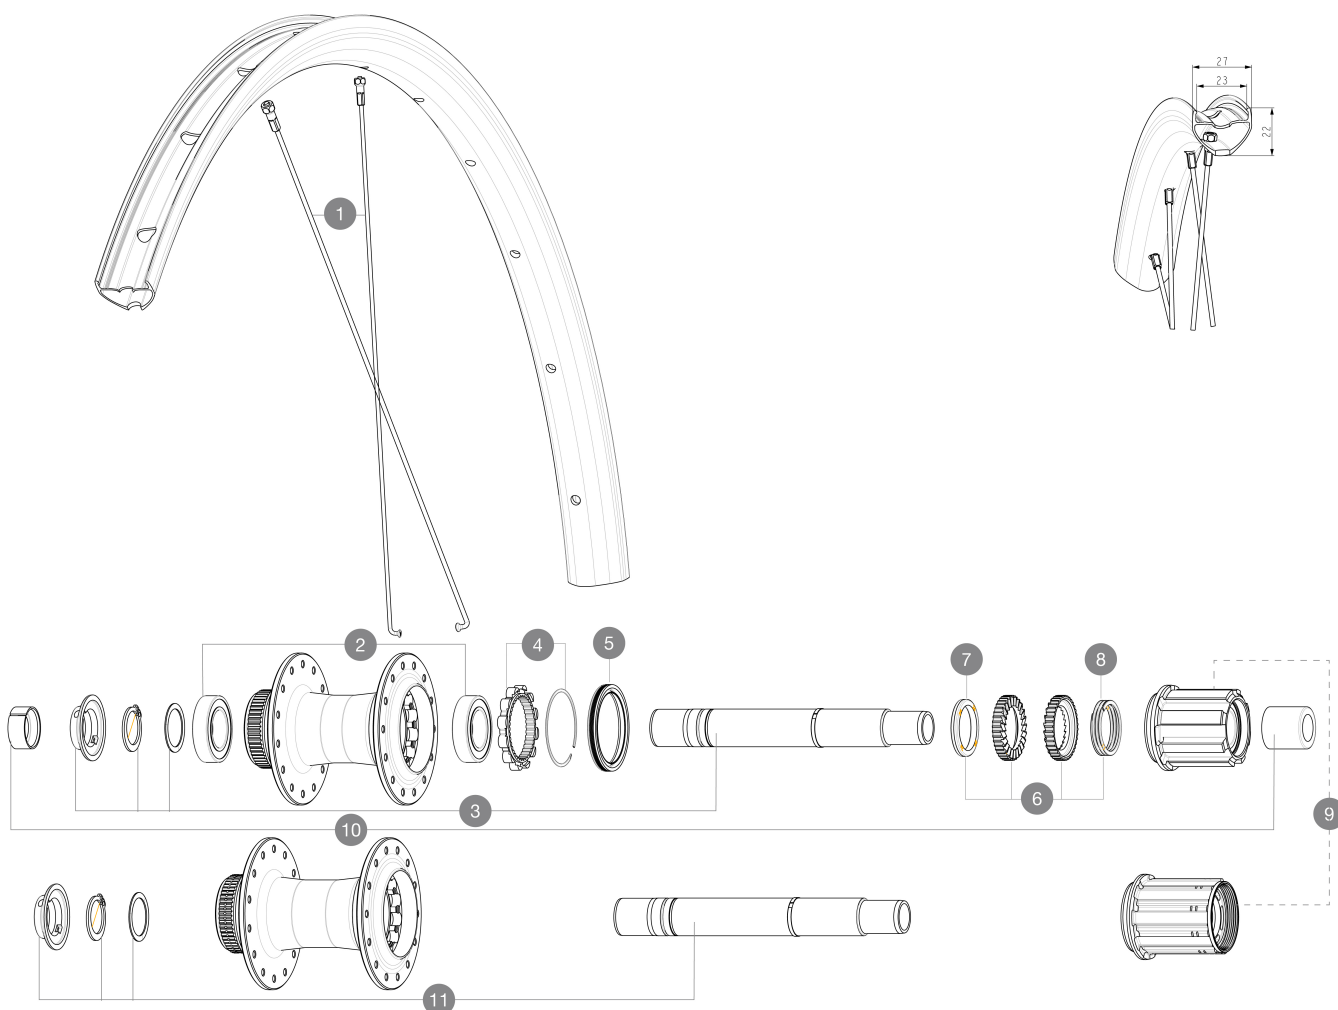

REFERENCES WHEELS

SPOKES

1	V00062331	Kit 14 ft/rr Jbent bk rd spk 298 29"+np
---	-----------	---

HUB SHELLS

2	M40076	HUB BEARINGS 17x30x7 6903 x 2
3	V2373401	KIT ID360 135/142 DCL L1 AXLE WITH CLIP
4	V2252701	KIT ID360 INSERT SHAPED EAR LOBE > 2017
5	V00063631	Kit ID360 seal version 2 (larger)
6	V2375201	KIT ID360 24 TEETH 2 RATCHET + MTB SPRING + PAD (specific)
7	V2375401	KIT ID360 MTB 24T 3 NOISE REDUCING PADS
8	V2372901	KIT 3 ID360 MTB SPRINGS
9	V3440101	ED11 Freewheel Body ID360
9	V3430101	HG11 Freewheel Body ID360
11	V2375701	Kit ID360 148 DCL axle with circlip

OPTIONS

V2373001	KIT ADJUST. SYSTEM QRM AUTO ID360 for 17x30x7 bearing
----------	---

ADAPTERS

10	V2510701	ID360V2RrAxleAdapt12x142/148
	V2510901	ID360 EVO RrAxleAdpt12x135/150
	V2510801	ID360 V2 RrAxleAdapt9x135

MAVIC *ALLROAD 1 23MM*

Specifications

WHEEL WEIGHTS