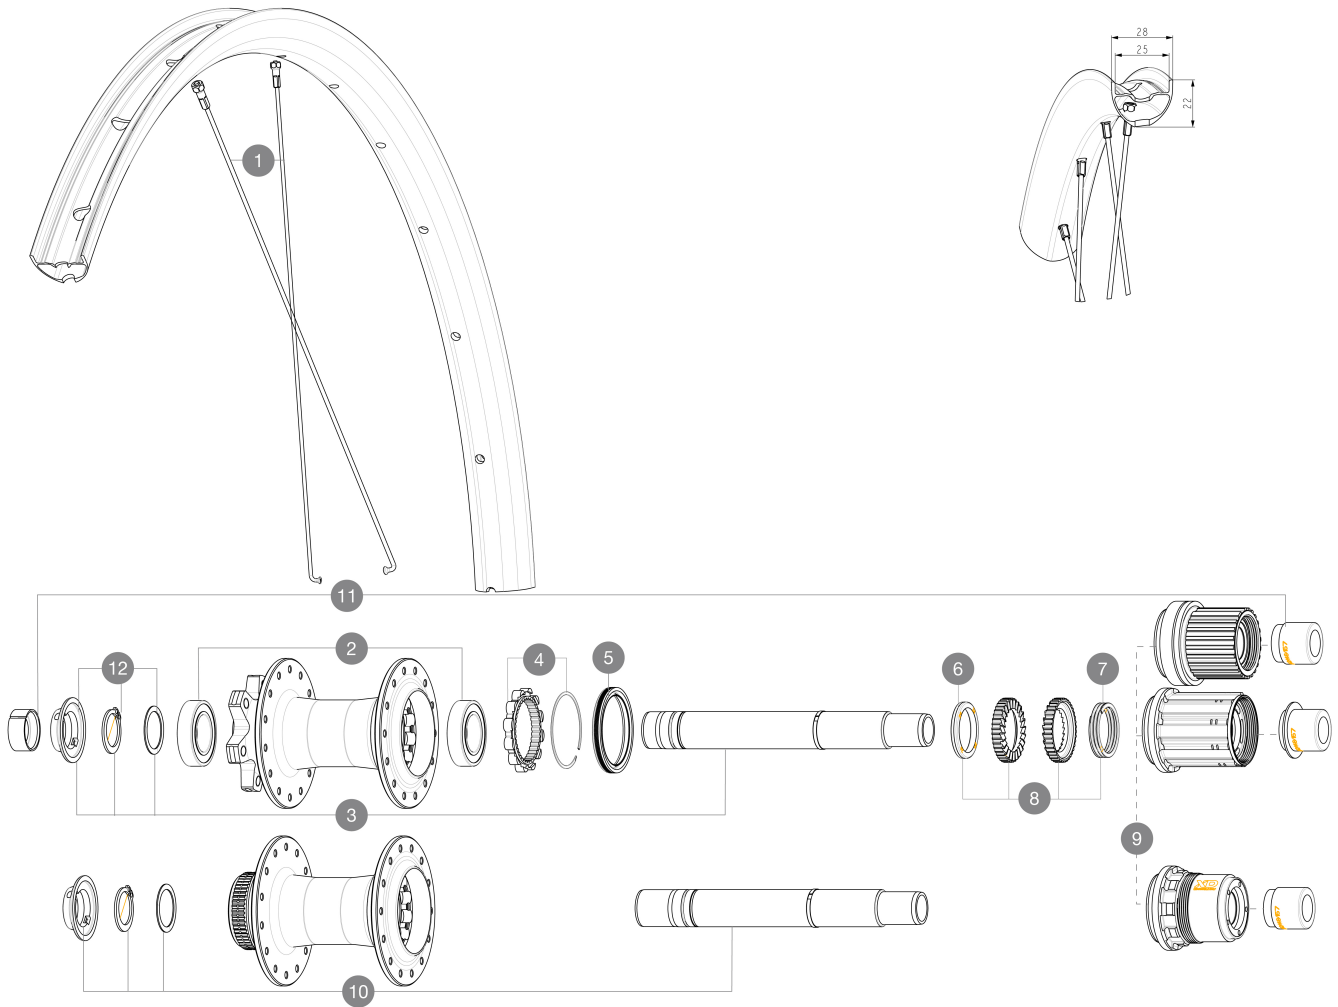

**SPOKES**

1	V00062331	Kit 14 ft/rr Jbent bk rd spk 298 29"+np
---	-----------	---

**HUB SHELLS**

2	M40076	HUB BEARINGS 17x30x7 6903 x 2
3	V2372201	KIT ID360 148 D6T AXLE WITH CLIP
4	V2252701	KIT ID360 INSERT SHAPED EAR LOBE > 2017
5	V2251601	KIT ID360 SEAL + GREASE
6	V2375401	KIT ID360 MTB 24T 3 NOISE REDUCING PADS
7	V2372901	KIT 3 ID360 MTB SPRINGS
8	V2375201	KIT ID360 24 TEETH 2 RATCHET + MTB SPRING + PAD (specific)
9	V3990101	MicroSpline MTB Freewheel Body ID360
9	V3780101	HG9 Alloy MTB Freewheel Body ID360
9	V3740101	XD MTB Freewheel Body ID360
10	V2375701	Kit ID360 148 DCL axle with circlip
12	V2373001	KIT ADJUST. SYSTEM QRM AUTO ID360 for 17x30x7 bearing

**ADAPTERS**

11	V2510701	ID360V2RrAxleAdapt12x142/148
	V2510801	ID360 V2 RrAxleAdapt9x135

**MAVIC** **CROSSRIDE 1 29 25MM****DELIVERED WITH**

Rim tape	
User guide	

**COMPATIBILITY**

Freewheel body: convertible SHIMANO HG MTB steel (kit V3790101 sold separately)	
Front axle: convertible from 15mm thru axle to Quick Release with included adapters	
Rear axle: 12mm thru axle, convertible to Quick Release with adapters (delivered with non-boost wheel)	

**Specifications****RIMS**

- **Material** : S6000 Aluminum
- **Height** : 22 mm
- **Joint** : sleeved
- **Internal width** : 30 mm
- **Drilling** : traditional (front/rear 28 holes)  
Disc brake specific profile  
E-Bike specific rim profile
- **ETRTO size 29"** : 622x25TSS
- **Tire** : clincher

**SPOKES**

- **Material** : steel
- **Count** : 20 front and rear  
R2R carbon spoke technology

**WHEEL HUB**

- **Body** : aluminum
- **Disc standard** : 6 Bolts or Center Lock<sup>®</sup>
- **Axle material** : aluminum
- **Rear body** : aluminum
- **Axles** : Front 15X110 (Boost) or 15x100 ; Rear 12X148 (Boost) or 12x142
- **Freewheel** : Shimano HG MTB / Shimano MS / Sram XD MTB
- **Freewheel** : FTS-L steel