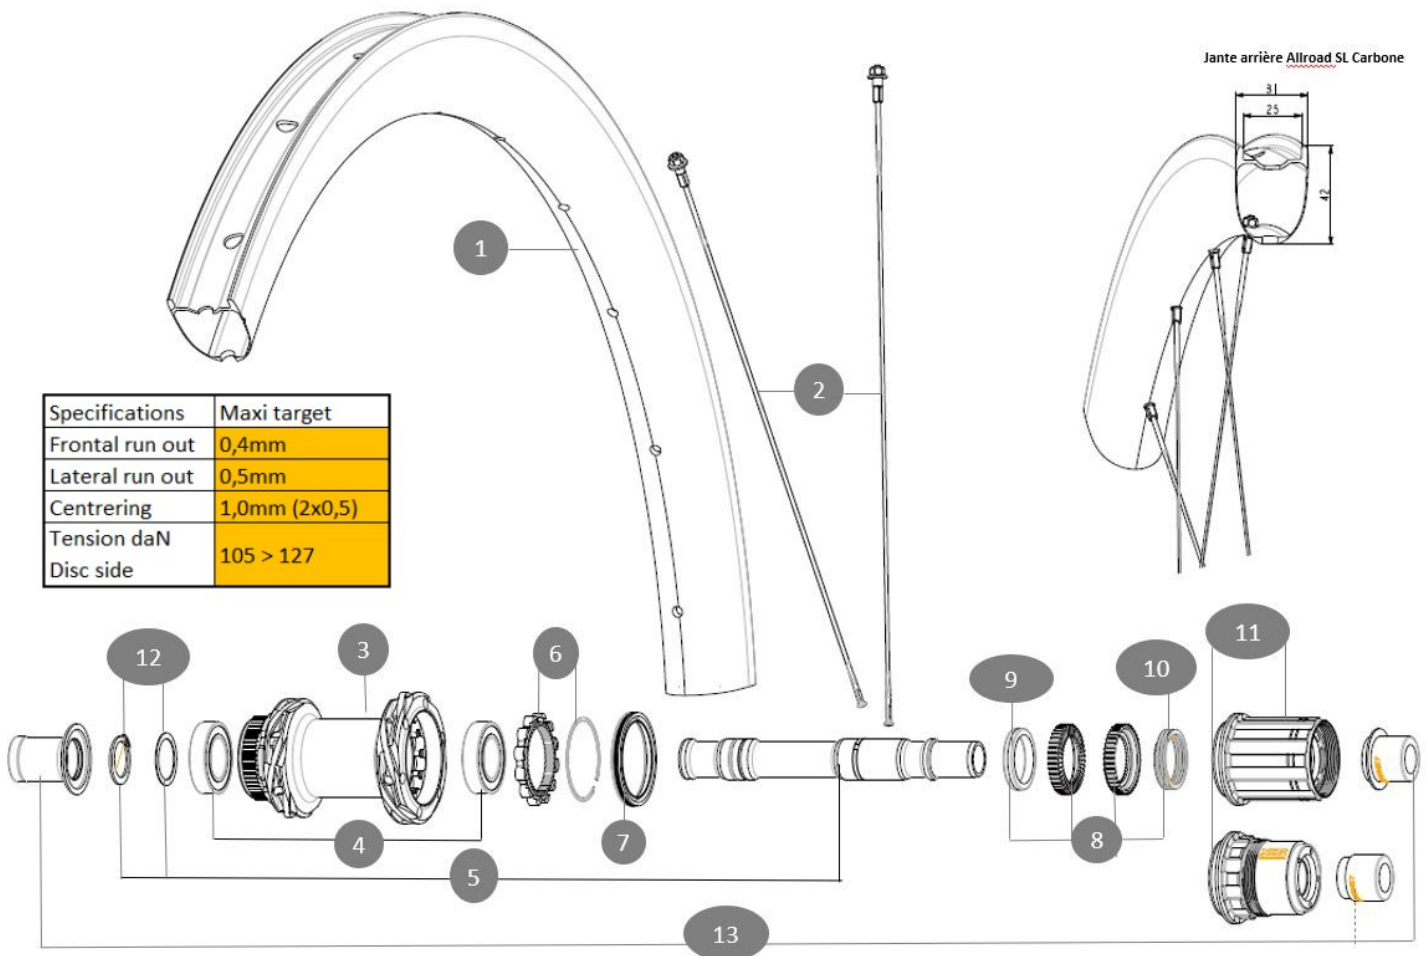

**MAVIC** ALLROAD SL CARBON**REFERENCES WHEELS**

ASTM CATEGORY 2 : road and offroad with jumps less than 15cm

For a longer longevity of the wheel, Mavic recommends that the total weight supported by the wheels doesn't exceed 120kg, bike included

Non-Boost : 12x135 rear axle adapters (V2510901)

Boost : Torque Caps for Center Lock hub (V2374401)

**RIMS**

&NBSP;:

**1** V00104731 KIT FT/RR RIM ALRD SL CARBON

**SPOKES**

**2** V00104631 Kit 12 Front/Rear Allroad SL Carbon spoke 278mm

**HUB SHELLS**

<b>3</b>	N/A	HUB BODY
<b>4</b>	M40076	HUB BEARINGS 17x30x7 6903 x 2
<b>5</b>	V00046431	KIT AXE ID360 142LIGHT CL+CIR
<b>6</b>	V2252701	KIT ID360 INSERT SHAPED EAR LOBE > 2017
<b>7</b>	V2251601	KIT ID360 SEAL + GREASE
<b>8</b>	V2251701	KIT ID360 2 RATCHETS + SPRING + GREASE
<b>9</b>	V2500501	KIT ID360 3 PADS NOISE REDUCING
<b>10</b>	V2251801	KIT 3 ID360 ROAD SPRINGS
<b>11</b>	V2580101	FREEHUB BODY XD Road ID360
<b>11</b>	V3430101	HG11 Freewheel Body ID360
<b>12</b>	V2373001	KIT ADJUST. SYSTEM QRM AUTO ID360 for 17x30x7 bearing

**OPTIONS**

V2510801	ID360 V2 RrAxleAdapt9x135
V2510901	ID360 EVO RrAxleAdpt12x135/150
V2373401	KIT ID360 135/142 DCL L1 AXLE WITH CLIP

**ADAPTERS**

**13** V3811001 KIT ROAD ID360 RR CL ENDCAP (12MM)

**MAVIC** **ALLROAD SL CARBON****DELIVERED WITH**