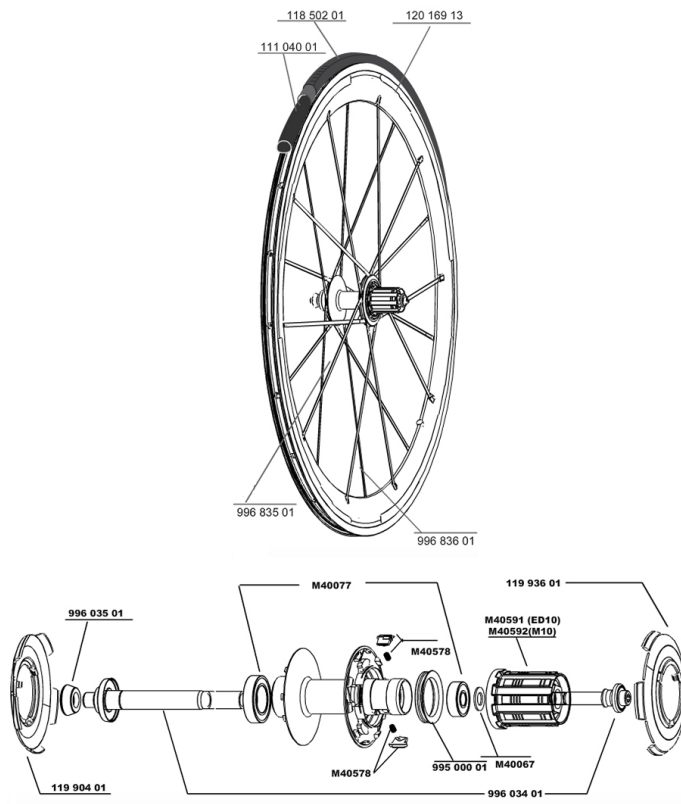

REFERENCES WHEELS

111673 COSMIC CARBONE SLR011M10 WTS 111674 COSMIC CARBONE SLR011ED11 WTS

RIMS

&NBSP;:

12016913 KIT REAR COSMIC CARBONE SLR RIM

SPOKES

99683601 KIT 5 DRIVE SIDE COSMIC CARBONE SLR R2R SPOKE
99683501 5 SPOKES CARBONE SLR FRT+OFW

HUB SHELLS

99603501 R.FORK SUPPORT COS.CARB.ULTIMATE < 2014
99500001 FTSL/FTSX FREEHUB BODY SEAL
M40578 FTSL PAWLS KIT (ROAD WHEELS)
11993601 DRIVE SIDE COSMIC CARBON SLR HUB CAP
99603401 REAR AXLE COS.CARBONE ULTIMATE
M40592 FTSL FREEWHEEL BODY M10
M40067 INTERNAL FREEWHEEL SPACER FTSL/FTSX
11990401 FRT/NON DS COSMIC CARBON SLR HUB CAP
M40077 REAR HUB 608+6901 BEARINGS
M40591 FTSL FREEWHEEL BODY ED10

MAINTENANCE

11104001 Chambres à air 48mm

TYRES

11850201 Yksion PowerLink 23

MAVIC *Cosmic Carbone SLR*

Specifications

WHEEL WEIGHTS

Wheel weight