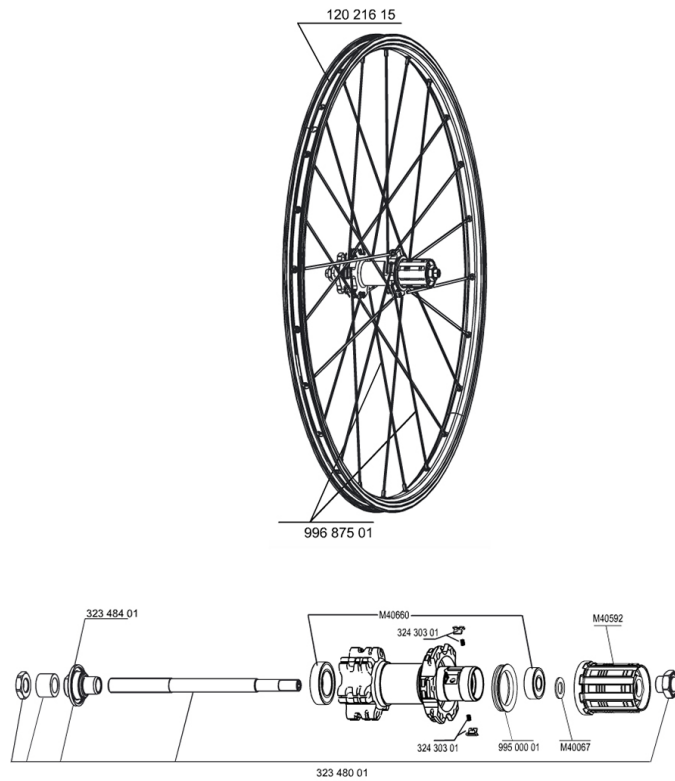

## REFERENCES WHEELS

127089	CROSSRIDE DISC 011 DCL REAR	127092	CROSSRIDE DISC 011 6T REAR
127090	CROSSRIDE DISC 011 DCL PR	127093	CROSSRIDE DISC 011 6T PR

## RIMS

&NBSP;:

12021615	FRONT/REAR CROSSRIDE DISC 11 RIM
----------	----------------------------------

## SPOKES

99687501	KIT 12 CROSSRIDE DISC STEEL BLK SPOKES 263mm
----------	--

## ***Specifications***

WHEEL WEIGHTS