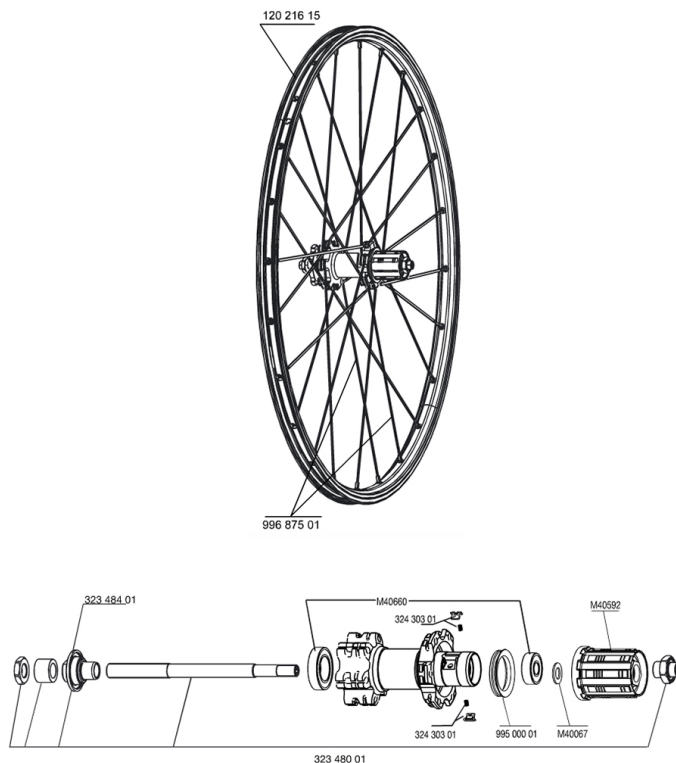

REFERENCES WHEELS

111853 CROSSRIDE D011 15MMDC+AD PR

RIMS

&NBSP;:

12021615	FRONT/REAR CROSSRIDE DISC 11 RIM
----------	----------------------------------

SPOKES

99687501	KIT 12 CROSSRIDE DISC STEEL BLK SPOKES 263mm
----------	--

HUB SHELLS

32348001	MTB DISC REAR AXLE QRM MTB DISC
99500001	FTSL/FTSX FREEHUB BODY SEAL
M40660	REAR HUB 608+6001 BEARINGS
M40592	FTSL FREEWHEEL BODY M10
32348401	EXPANSIBLE BEARINGS SUPPORT
32430301	FTSX PAWLS KIT (MTB WHEELS)
M40067	INTERNAL FREEWHEEL SPACER FTSL/FTSX

MAVIC *Crossride Disc 15mm***Specifications****WHEEL WEIGHTS**

Wheel weight