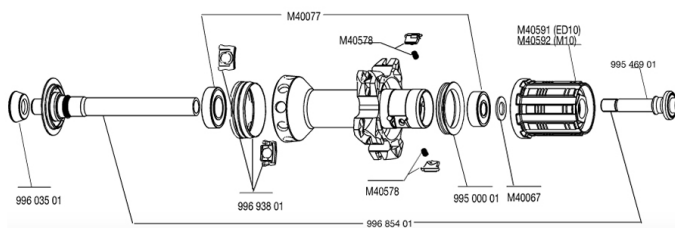

REFERENCES WHEELS

111990	R-SYS SLR M10 WTS	120059	R-SYS SLR M10 PR WTS
111991	R-SYS SLR ED11 WTS	120060	R-SYS SLR ED11 PR WTS
111996	R-SYS SLR TUBULAR M10 WTS	120061	R-SYS SLR TUBULAR M10 PR WTS
111997	R-SYS SLR TUBULAR ED11 WTS	120062	R-SYS SLR TUBULAR ED11PR WTS

RIMS

&NBSP;:

12020613	REAR R-SYS SLR CLINCHER RIM
99685401	R-SYS PREMIUM REAR AXLE
12020413	REAR R-SYS SLR TUBULAR RIM

SPOKES

99693801	2 SILVER TRACOMP RINGS + CLIPS
12029401	KIT 10 DS R-SYS SL/SLR CLINC BLK SPK 294,5mm
12029201	10 BLACK DRIVE SIDE SPOKES R-SYS SLR TUB 297mm
12029501	KIT 10 NDS R-SYS SLR CLINC BLACK SPOKE 284mm