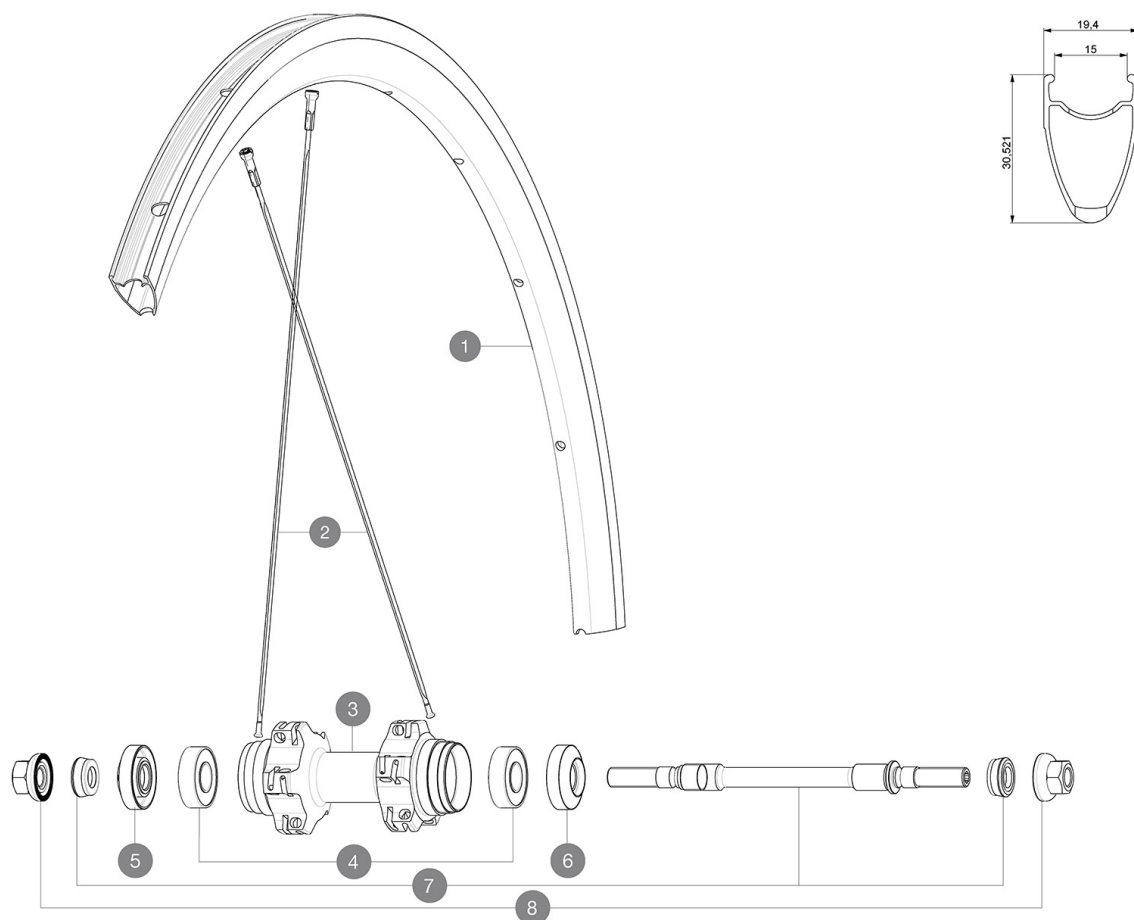

REFERENCES WHEELS

112016 ELLIPSE 11 PR

112015 ELLIPSE 11 REAR

RIMS

&NBSP;:

1 12033415 KIT FRONT/REAR ELLIPSE 11 RIM

SPOKES

2 12033801 KIT 10 REAR ELLIPSE 11 BLACK SPOKE 296mm

HUB SHELLS

3	N/A	HUB BODY
4	M40318	KIT 2 HUB BEARINGS 6001
5	M40447	ADJUSTING CAP BLACK FOR ELLIPSE
6	M40448	BLACK REAR HUB CAP ELLIPSE
7	32386201	ELLIPSE REAR AXLE + FORK SUPPORTS
8	32388601	2 AXLE BOLTS RR COMETE TRACK/ELLIPSE FT-RR M9