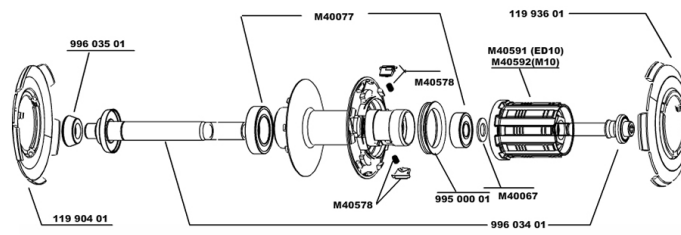

REFERENCES WHEELS

119217	COSMIC CARBONE SR M10	119219	COSMIC CARBONE SR M10PR
119218	COSMIC CARBONE SR ED11	119220	COSMIC CARBONE SR ED11PR

RIMS

&NBSP;:

12017013	REAR COSMIC CARBONE SR RIM
----------	----------------------------

SPOKES

99683601	KIT 5 DRIVE SIDE COSMIC CARBONE SLR R2R SPOKE
99683501	5 SPOKES CARBONE SLR FRT+OFW

HUB SHELLS

11993601	DRIVE SIDE COSMIC CARBON SLR HUB CAP
99603401	REAR AXLE COS.CARBONE ULTIMATE
M40592	FTSL FREEWHEEL BODY M10
M40067	INTERNAL FREEWHEEL SPACER FTSL/FTSX
11990401	FRT/NON DS COSMIC CARBON SLR HUB CAP
M40077	REAR HUB 608+6901 BEARINGS
M40591	FTSL FREEWHEEL BODY ED10
99603501	R.FORK SUPPORT COS.CARB.ULTIMATE < 2014
99500001	FTSL/FTSX FREEHUB BODY SEAL
M40578	FTSL PAWLS KIT (ROAD WHEELS)

MAVIC *Cosmic Carbone SR*

Specifications

WHEEL WEIGHTS