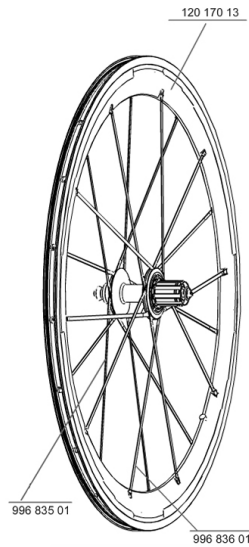

REFERENCES WHEELS

119217	COSMIC CARBONE SR M10	119219	COSMIC CARBONE SR M10PR
119218	COSMIC CARBONE SR ED11	119220	COSMIC CARBONE SR ED11PR

RIMS

&NBSP;:

12017013	REAR COSMIC CARBONE SR RIM
----------	----------------------------

SPOKES

99683601	KIT 5 DRIVE SIDE COSMIC CARBONE SLR R2R SPOKE
99683501	5 SPOKES CARBONE SLR FRT+OFW

HUB SHELLS

11993601	DRIVE SIDE COSMIC CARBON SLR HUB CAP
99603401	REAR AXLE COS.CARBONE ULTIMATE
M40592	FTSL FREEWHEEL BODY M10
M40067	INTERNAL FREEWHEEL SPACER FTSL/FTSX
11990401	FRT/NON DS COSMIC CARBON SLR HUB CAP
M40077	REAR HUB 608+6901 BEARINGS
M40591	FTSL FREEWHEEL BODY ED10
99603501	R.FORK SUPPORT COS.CARB.ULTIMATE < 2014
99500001	FTSL/FTSX FREEHUB BODY SEAL
M40578	FTSL PAWLS KIT (ROAD WHEELS)

MAVIC *Cosmic Carbone SR*

Specifications

WHEEL WEIGHTS