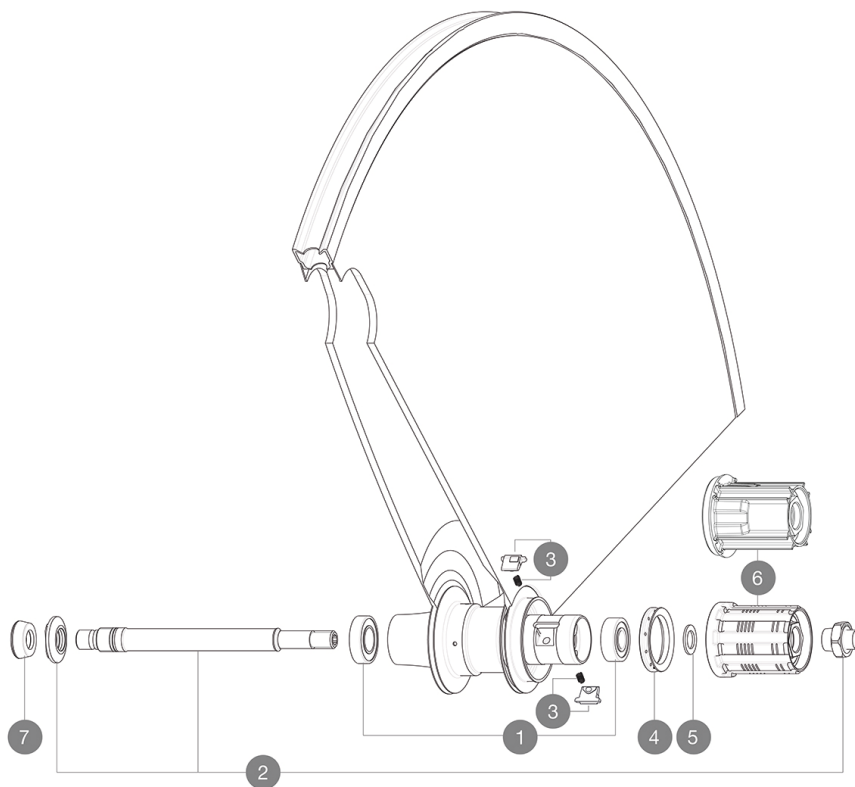

REFERENCES WHEELS

326484 COMETE ROAD 013ED11TUBWTS

326483 COMETE ROAD 013M11TUBWTS

HUB SHELLS

1	33000001	REAR HUB B9+6901 BEARINGS 2013
2	32976401	REAR AXLE KIT COMETE 2013
3	M40578	FTSL PAWLS KIT (ROAD WHEELS)
4	99500001	FTSL/FTSX FREEHUB BODY SEAL
5	30872801	SET OF 3 INTERNAL SILVER SPACERS 9mm FTS-L
6	30871101	FTS-L ROAD FREEWHEEL BODY HG11 8/9 compatible
6	30871201	FTS-L ROAD FREEWHEEL BODY ED11 8/9 compatible

ADAPTERS

7	35117301	FT/RR FORK REST R-SYS/CC ULTIMATE > 2013/KSY PRO CARB T
---	----------	---

MAVIC *Comete Road***DELIVERED WITH**

BR601 quick release	
BR601 quick release	
Wheelbag	
Wheelbag	
Exalith brake pads	
Exalith brake pads	
Valve extender	
Valve extender	
Multifonction adjustment wrench	
Multifonction adjustment wrench	
User guide	
User guide	

Specifications**RIMS**

- Recommended tyre sizes : 19 to 28 mm

WHEEL HUB

- Rear body : aluminum
 - Rear body : aluminum
 - Color : black
 - Axle material : aluminum
- QRM+
FTS-L steel
- Rear axle material : titanium and aluminum
- QRM+
FTS-L steel

WHEEL WEIGHTS

Wheel weight