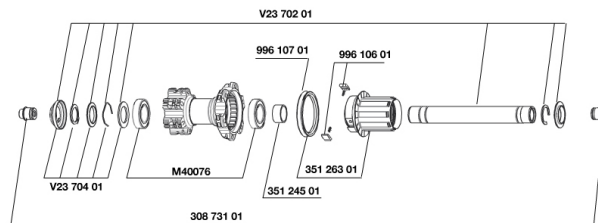

REFERENCES WHEELS

326480 CROSSRIDE DISC 29" 12-9 REAR

356287 CROSSRIDE D29 12x142RR

RIMS

&NBSP;:

35123915 "KIT FRONT/REAR CROSSRIDE DISC 29"" RIM"

SPOKES

35126201 "KIT 12 DS XRIDE+E-XA ELITE 29""/KSYRIUM DISC SPK 293mm"

35126101 "KIT 12 FT/NDS XRIDE 29""/KSYRIUM DISC SPK 295mm"

HUB SHELLS

V2370401 KIT REAR AUTO ADJUSTING PLAY 12mm AXLE

M40076 HUB BEARINGS 17x30x7 6903 x 2

35124501 SET OF 3 REAR AXLE/FREEWHEEL BODY SPACERS MTB L1

99610701 ITS-4 FREEWHEEL SEAL

V2371201 KIT REAR QRM AXLE 135-142 / BOOST 148mm

35126301 TS-2 FREEWHEEL BODY + SEAL 2013 (NO PAWLS) - while stock las

99610601 PAWLS KIT FOR ITS-4 (OR TS-2)

ADAPTERS

30873101 2 REAR REDUCERS 12/9,5mm 2012 ITS4 HUB