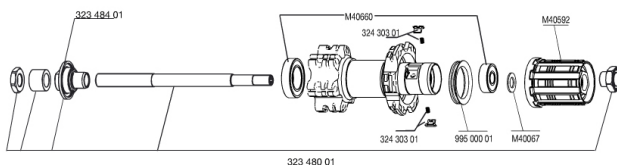

REFERENCES WHEELS

326555 CROSSRIDE DISC 013 D6t REAR

326564 CROSSRIDE DISC 013 Dcl REAR

RIMS

&NBSP;:

35124015 "KIT FRONT/REAR CROSSRIDE DISC 26"" 2013 RIM"

SPOKES

99687501 KIT 12 CROSSRIDE DISC STEEL BLK SPOKES 263mm

35126501 "KIT 12 DS CROSSRIDE 13 26"" 15/12 SPK 261mm"

HUB SHELLS

M40660 REAR HUB 608+6001 BEARINGS

M40592 FTSL FREEWHEEL BODY M10

32348401 EXPANSIBLE BEARINGS SUPPORT

32430301 FTSX PAWLS KIT (MTB WHEELS)

M40067 INTERNAL FREEWHEEL SPACER FTSL/FTSX

32348001 MTB DISC REAR AXLE QRM MTB DISC

99500001 FTSL/FTSX FREEHUB BODY SEAL

MAVIC Crossride Disc

DELIVERED WITH

BR101 quick releases	
Rim tape	
Valve reducer	
User guide	

Specifications

RIMS

- **Material** : 6106 Aluminum
 - **Color** : black anodized
 - **Joint** : pinned
 - **Drilling** : traditional
 - **Eyelet** : H2 technology
- Disc brake specific profile
- **Valve hole diameter** : 8,5 mm with pop off reducer
 - **Tyre** : tubetype
 - **Internal width** : 19 mm
 - **ETRTO size** : 559x19C
 - **Recommended tyre sizes** : 1.5 to 2.3

SPOKES

- **Material** : steel
- **Shape** : straight pull, bladed
- **Color** : black
- **Nipples** : brass, self lock concept
- **Count** : 24 front and rear
- **Lacing** : front and rear crossed 2

WHEEL HUB