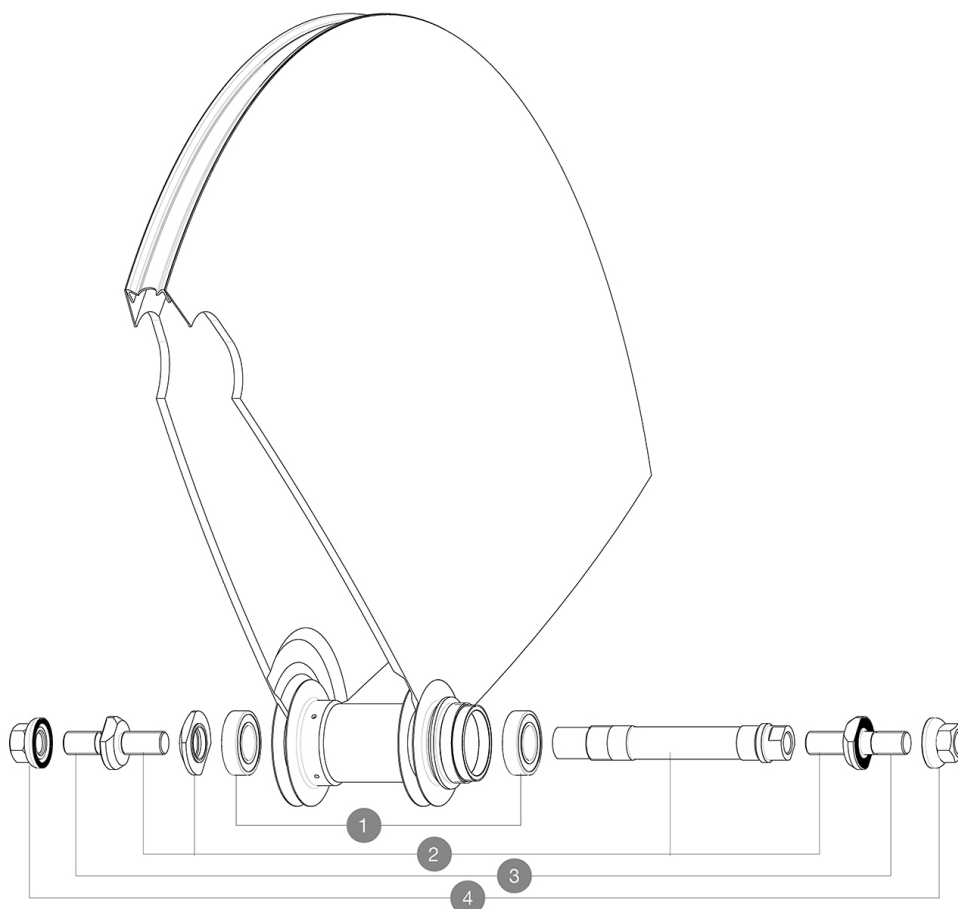

REFERENCES WHEELS

326664 COMETE TRACK 013 TUBULAR REAR

HUB SHELLS

1	M40129	KIT 2 BEARINGS 6902 15x28x7
2	M40128	REAR COMETE TRACK AXLE + ADJT.NUT + FORK SUPPORTS
3	V2390101	KIT OF 2 END BOLTS AXLE PART FOR COMETE TRACK
4	M40772	NUT/WASHER KIT TRACK R.COMETE

MAVIC *Comete Track***DELIVERED WITH**

Fixing nuts	
Fixing nuts	
Wheelbag	
Wheelbag	
Valve extender	
Valve extender	
Cog lock nut	
Cog lock nut	
User guide	
User guide	

Specifications**RIMS**

- Recommended tyre sizes : 19 to 28 mm

WHEEL HUB

- Body : aluminum
- Body : aluminum
- Color : black
- Axle material : aluminum
- Axle material : aluminum

QRM

Fixed cog

QRM

Fixed cog

WHEEL WEIGHTS

Wheel weight