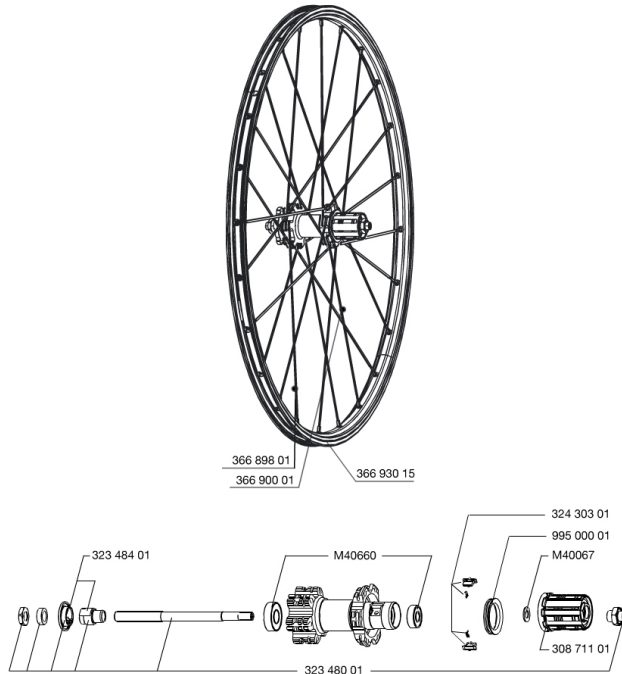

REFERENCES WHEELS

354035 CROSSONE 26 REAR

RIMS

&NBSP;:

1	36693015	"KIT FRONT/REAR CROSSONE 26"" RIM"
----------	----------	------------------------------------

SPOKES

2	36689801	KIT 12 FT/NDS CROSSONE SPK 264mm
3	36690001	KIT 12 DRIVE SIDE CROSSRONE/CROSSRIDE FT SX SPOKE 262mm

DELIVERED WITH

BR101 quick releases	
Rim tape	
Valve reducer	
User guide	

Specifications
RIMS

- **Material** : 6106 Aluminum
 - **Joint** : pinned
 - **Drilling** : traditional
- Disc brake specific profile
- **Valve hole diameter** : 8,5 mm with pop off reducer
 - **Tyre** : tubetype
 - **Internal width** : 19 mm
 - **ETRTO size 26"** : 559x19C
 - **ETRTO size 650b/27.5"** : 584x19c
 - **ETRTO size 29"** : 622x19C
 - **Recommended tyre sizes** : 1.5 to 2.3

SPOKES

- **Material** : steel
- **Shape** : straight pull, round
- **Nipples** : brass, ABS
- **Count** : 24 front and rear
- **Lacing** : front and rear crossed 2

WHEEL HUB

- **Front and rear bodies** : aluminum
 - **Body** : aluminum
 - **Axle material** : steel
- Sealed cartridge bearings
- **Freewheel** : FTS-X steel

WHEEL WEIGHTS

Wheel weight
 Weight Rear 26": 1035
 Weight Rear 27.5": 1090
 Weight Rear 29": 1135