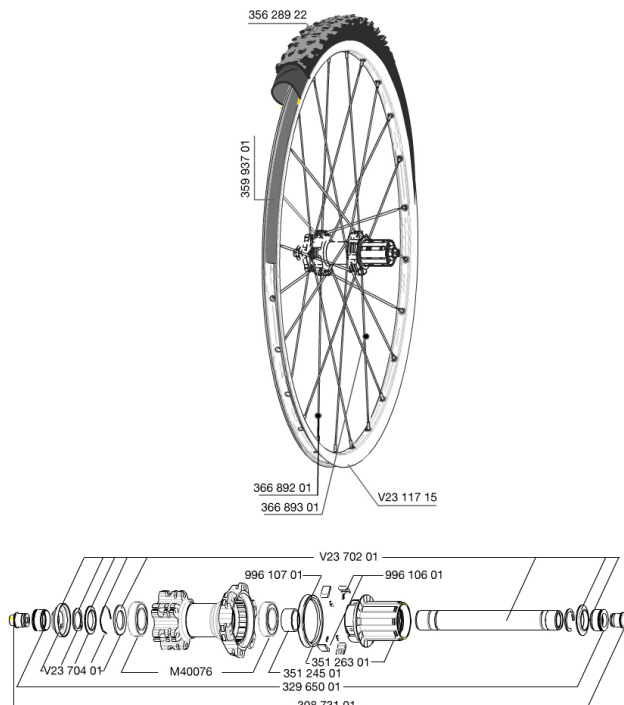

## REFERENCES WHEELS

353076 CROSSROC 650b REAR 9x135WTS

## RIMS

&NBSP;:

35993701	UST RIM STRIP 27.5x19c
V2311715	KIT FRONT/REAR CROSSROC 27,5"

## SPOKES

36689301	"KIT 12 DS CROSSROC/XRIDE UST/XMAX ELITE/XA ELITE 27,5"" SPK
36689201	"KIT 12 FT/NDS CROSSROC 27,5"" SPK 277mm"

### **WHEEL WEIGHTS**

Wheel weight 970