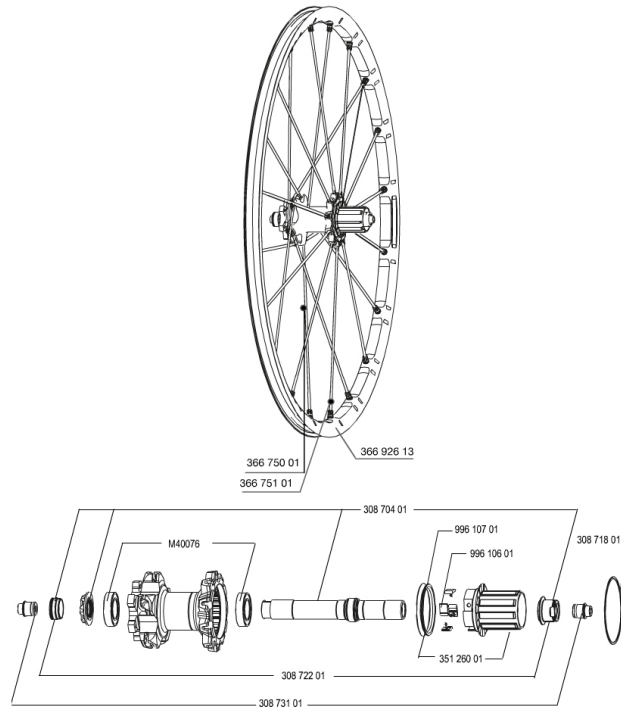

REFERENCES WHEELS

356027 CROSSMAX SLR 650b D6t REAR 356033 CROSSMAX SLR 650b Dcl REAR

RIMS

&NBSP;:

36692613 "KIT REAR CROSSMAX SLR 27,5" RIM"

SPOKES

36675001 "KIT 10 NDS XMAX SLR/ENDURO 27,5" ALU SPK 281,5mm"
36675101 "KIT 10 DS XMAX SLR/END/PRO/DEEMAX PRO 27,5" SPK 251,5mm"

HUB SHELLS

M40076 HUB BEARINGS 17x30x7 6903 x 2
99610701 ITS-4 FREEWHEEL SEAL
35126001 ITS-4 FREEWHEEL BODY + SEAL 2013 (NO PAWLS)
30871801 ELASTIC RING 56mm diam. ITS-4 20 SPOKES
99610601 PAWLS KIT FOR ITS-4 (OR TS-2)
30870401 REAR QRM + AXLE KIT ITS4 135mm from 2012

ADAPTERS

30872201 FRAME SUPPORT ITS-4 135mm REAR AXLE > 2012
30873101 2 REAR REDUCERS 12/9,5mm 2012 ITS4 HUB

MAVIC *Crossmax SLR 650b*

2

2014

REAR

Specifications

WHEEL WEIGHTS

Wheel weight 830