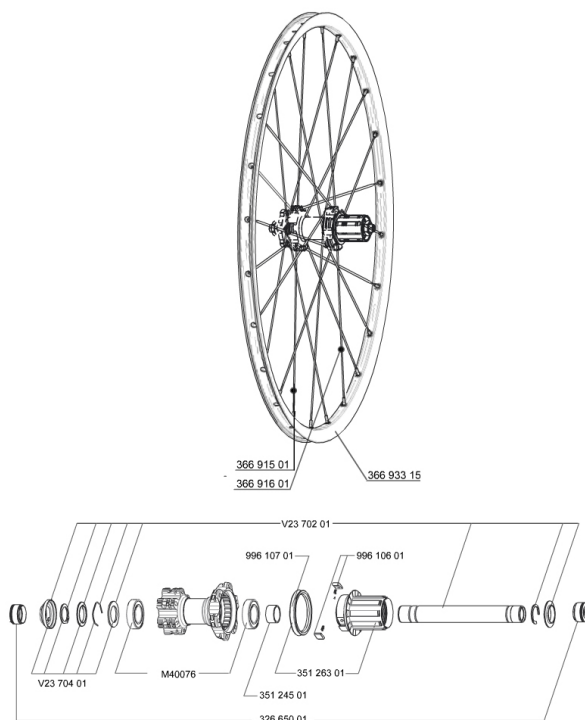

REFERENCES WHEELS

356058 CROSSRIDE D650b 12x142REAR

RIMS

&NBSP;:

36693315 "KIT FRONT/REAR CROSSRIDE 27,5" RIM"

SPOKES

36691501 KIT 12 DS CROSSRIDE/XA +/E-XA + 27,5" SPOKE 277mm - while st
36691601 KIT 12 DS CROSSRIDE/E-XA ELITE 27,5" SPK 275mm

HUB SHELLS

V2370201 KIT REAR AXLE 12MM CROSSONE/CROSSRIDE/CROSSROC
99610701 ITS-4 FREEWHEEL SEAL
32665001 135>142mmRRAdaptersRedXRide012
99610601 PAWLS KIT FOR ITS-4 (OR TS-2)
V2370401 KIT REAR AUTO ADJUSTING PLAY 12mm AXLE
35126301 TS-2 FREEWHEEL BODY + SEAL 2013 (NO PAWLS) - while stock las

MAVIC *Crossride 650b*

2

2014

REAR

Specifications

WHEEL WEIGHTS

Wheel weight 1020