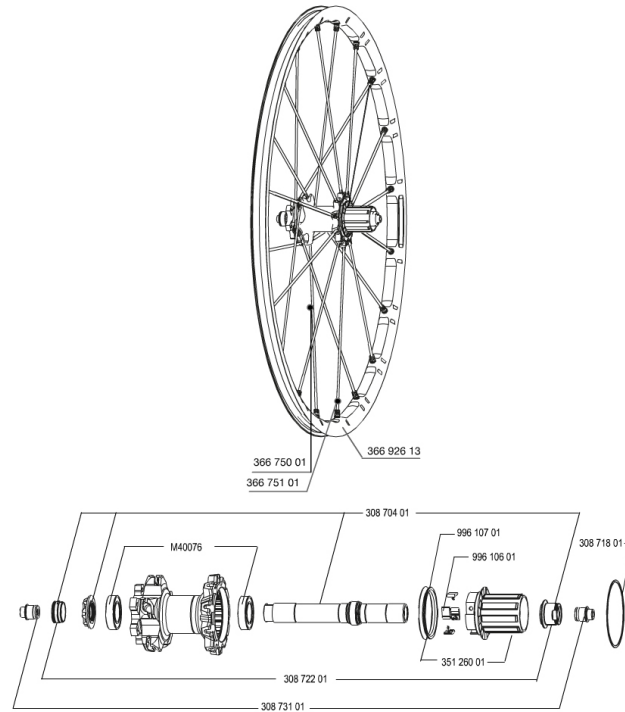

MAVIC *Crossmax SLR 650b Lefty SMU*

REFERENCES WHEELS

**RIMS**

&NBSP;:

36692613	"KIT REAR CROSSMAX SLR 27,5" RIM"
----------	-----------------------------------

SPOKES

36675101	"KIT 10 DS XMAX SLR/END/PRO/DEEMAX PRO 27,5" SPK 251,5mm"
36675001	"KIT 10 NDS XMAX SLR/ENDURO 27,5" ALU SPK 281,5mm"

HUB SHELLS

35126001	ITS-4 FREEWHEEL BODY + SEAL 2013 (NO PAWLS)
30871801	ELASTIC RING 56mm diam. ITS-4 20 SPOKES
30870401	REAR QRM + AXLE KIT ITS4 135mm from 2012
99610701	ITS-4 FREEWHEEL SEAL

ADAPTERS

30873101	2 REAR REDUCERS 12/9,5mm 2012 ITS4 HUB
30872201	FRAME SUPPORT ITS-4 135mm REAR AXLE > 2012

MAVIC *Crossmax SLR 650b Lefty SMU***Specifications**

WHEEL WEIGHTS