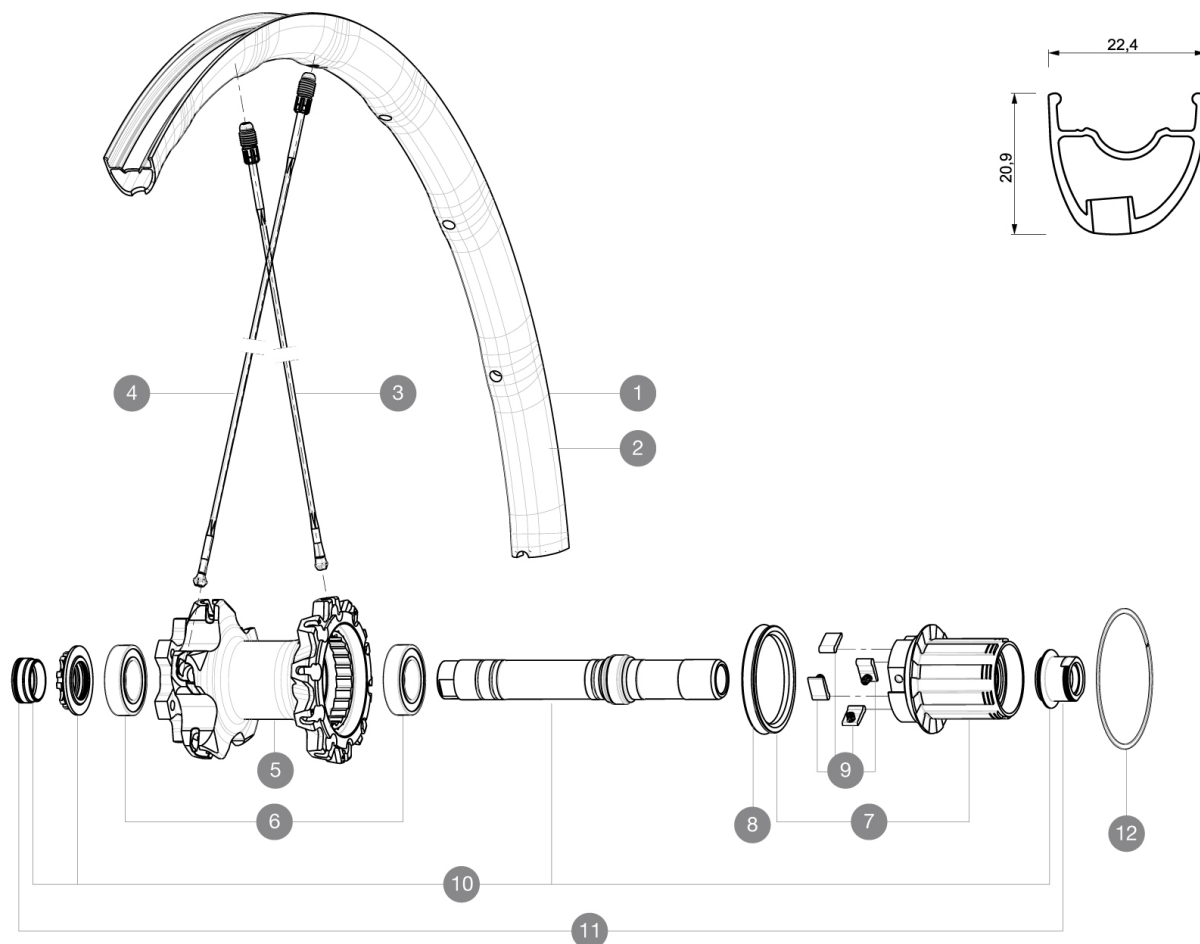

## REFERENCES WHEELS

R67901 XmaxSL29RrOFFSET

R16401 Crossmax SL 29Rr

## RIMS

VALVE HOLE  $\bar{A}$  (MM): 6.5 :

1	V2310613	KIT REAR RIM CROSSMAX SL/SL PRO BLACK 29"
2	V2311913	KIT RR RIM CROSSMAX SL/SL PRO OFFSET BLK 29"

## SPOKES

3	35113801	"KIT 10 DS M7/7 XMAX SLR/PRO 29"" SPK 269,5mm"
4	35113701	"KIT 10 FT/NDS M7/7 XMAX SLR 29"" SPK 299,5mm"

### **WHEEL WEIGHTS**

Wheel weight 830