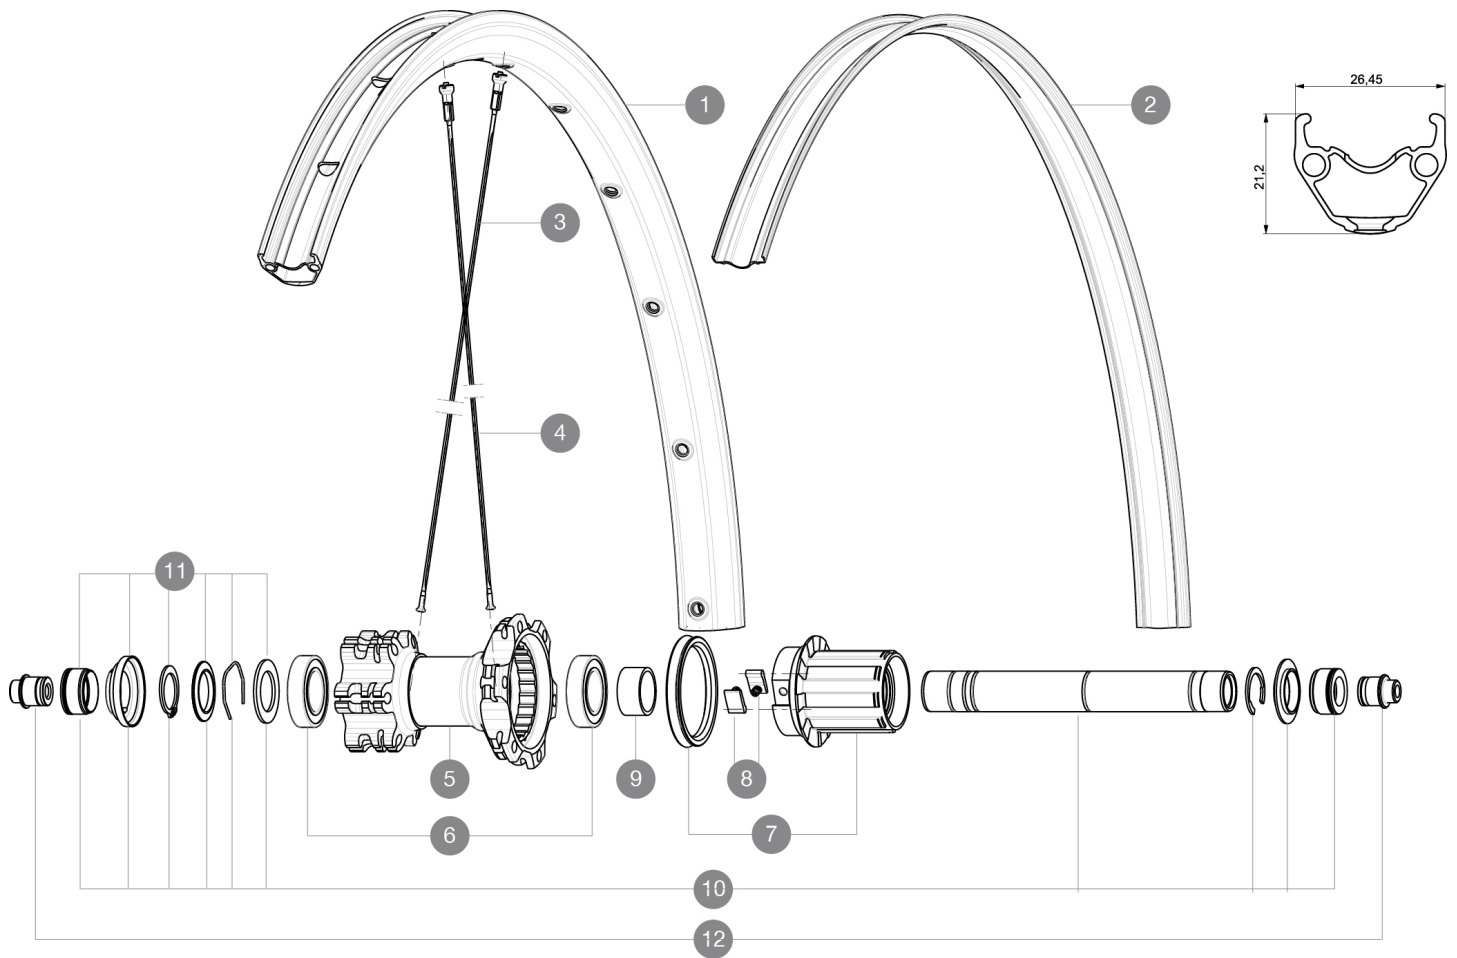

## REFERENCES WHEELS

R18101 Crossroc XL29 Rr WTS

### RIMS

VALVE HOLE  $\bar{A}$  (MM): 6.5 :

1	V2311515	KIT FRONT/REAR RIM CROSSROC XL 29"
2	V2190101	UST RIM STRIP 29x21c

### SPOKES

3	36689501	"KIT 12 FT/NDS CROSSROC 29"" SPOKE 295mm"
4	36689601	"KIT 12 DS CROSSROC/XRIDE UST/XMAX ELITE/XA ELITE 29"" SPK 2

### **WHEEL WEIGHTS**

Wheel weight 1060