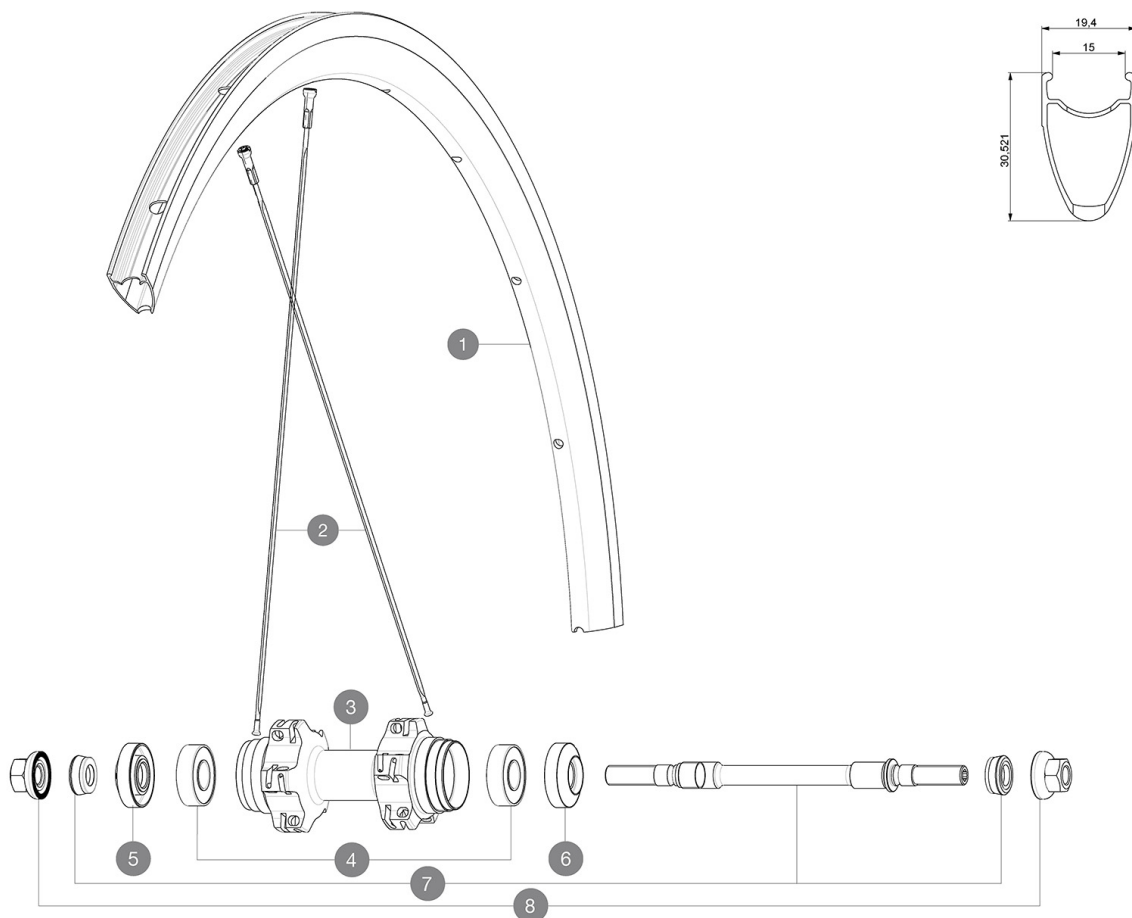

REFERENCES WHEELS

RIMS

&NBSP;:

1 12033415 KIT FRONT/REAR ELLIPSE 11 RIM

SPOKES

2 12033801 KIT 10 REAR ELLIPSE 11 BLACK SPOKE 296mm

HUB SHELLS

3	N/A	HUB BODY
4	M40318	KIT 2 HUB BEARINGS 6001
5	M40447	ADJUSTING CAP BLACK FOR ELLIPSE
6	M40448	BLACK REAR HUB CAP ELLIPSE
7	32386201	ELLIPSE REAR AXLE + FORK SUPPORTS
8	32388601	2 AXLE BOLTS RR COMETE TRACK/ELLIPSE FT-RR M9

DELIVERED WITH

Fixing nuts	
Rim tape	
Valve extender	
Cog lock nut	
Multifonction adjustment wrench	
User guide	

Specifications

RIMS

- **Material** : S6000 Aluminum
- **Height** : 30 mm
- **Joint** : SUP
- **Drilling** : traditional
- **Valve hole diameter** : 6.5 mm
- **Tyre** : clincher
- **ETRTO size** : 622x15C
- **Recommended tyre sizes** : 19 to 28 mm

SPOKES

- **Material** : steel
- **Shape** : straight pull, bladed
- **Nipples** : brass, ABS
- **Count** : 20 front and rear
- **Lacing** : front radial, rear crossed 2

WHEEL HUB

- **Front and rear bodies** : aluminum
- **Axle material** : steel
- Adjustable sealed cartridge bearings
- Fixed cog

WHEEL WEIGHTS

990