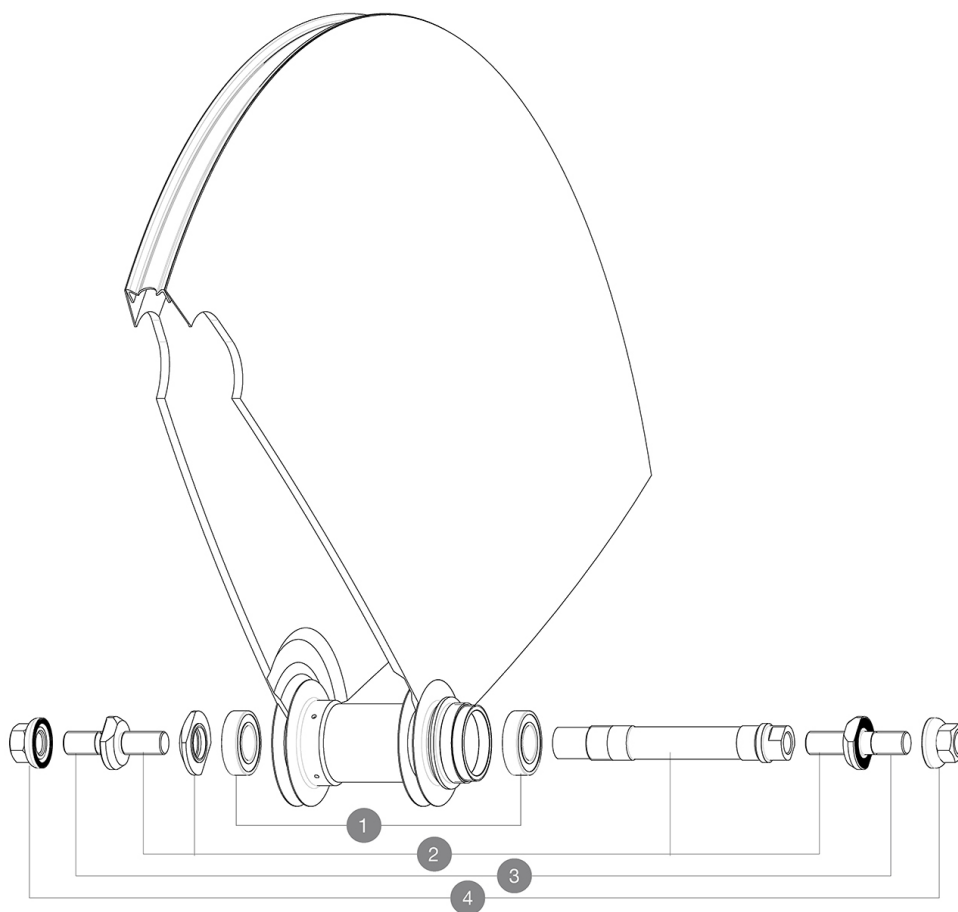

## REFERENCES WHEELS

### HUB SHELLS

1	M40129	KIT 2 BEARINGS 6902 15x28x7
2	M40128	REAR COMETE TRACK AXLE + ADJT.NUT + FORK SUPPORTS
3	V2390101	KIT OF 2 END BOLTS AXLE PART FOR COMETE TRACK
4	M40772	NUT/WASHER KIT TRACK R.COMETE

**MAVIC** *Comète Track***DELIVERED WITH**

Fixing nuts	
Wheelbag	
Valve extender	
Cog lock nut	
User guide	

**Specifications****RIMS**

- Recommended tyre sizes : 19 to 28 mm

**WHEEL HUB**

- Body : aluminum
- Axle material : aluminum

Sealed cartridge bearings

Fixed cog

**WHEEL WEIGHTS**