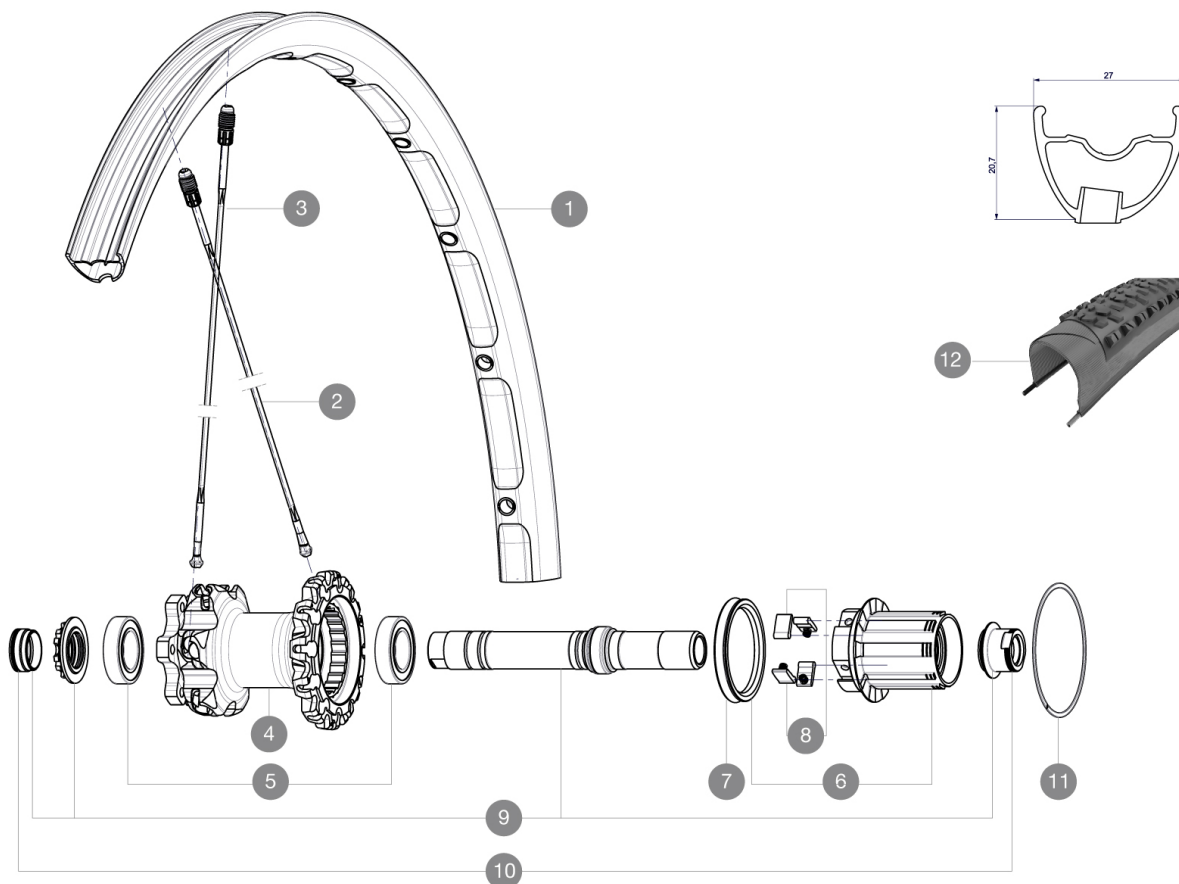

REFERENCES WHEELS

RIMS

&NBSP;:

1	V2311113	KIT REAR RIM CROSSMAX XL 2015 27,5"
---	----------	-------------------------------------

SPOKES

2	36675101	"KIT 10 DS XMAX SLR/END/PRO/DEEMAX PRO 27,5"" SPK 251,5mm"
3	36674901	KIT 12 FT XMAX END/FT-NDS DEEMAX PRO 27,5" ALU SPK 275mm

HUB SHELLS

4	N/A	HUB BODY
5	M40076	HUB BEARINGS 17x30x7 6903 x 2
6	35126001	ITS-4 FREEWHEEL BODY + SEAL 2013 (NO PAWLS)
7	99610701	ITS-4 FREEWHEEL SEAL
8	99610601	PAWLS KIT FOR ITS-4 (OR TS-2)
9	30870401	REAR QRM + AXLE KIT ITS4 135mm from 2012
11	30871801	ELASTIC RING 56mm diam. ITS-4 20 SPOKES

ADAPTERS

10	30872201	FRAME SUPPORT ITS-4 135mm REAR AXLE > 2012
----	----------	--

Crossmax XL 27.5 Supermax

2

2015
REAR

Specifications

WHEEL WEIGHTS

Wheel weight