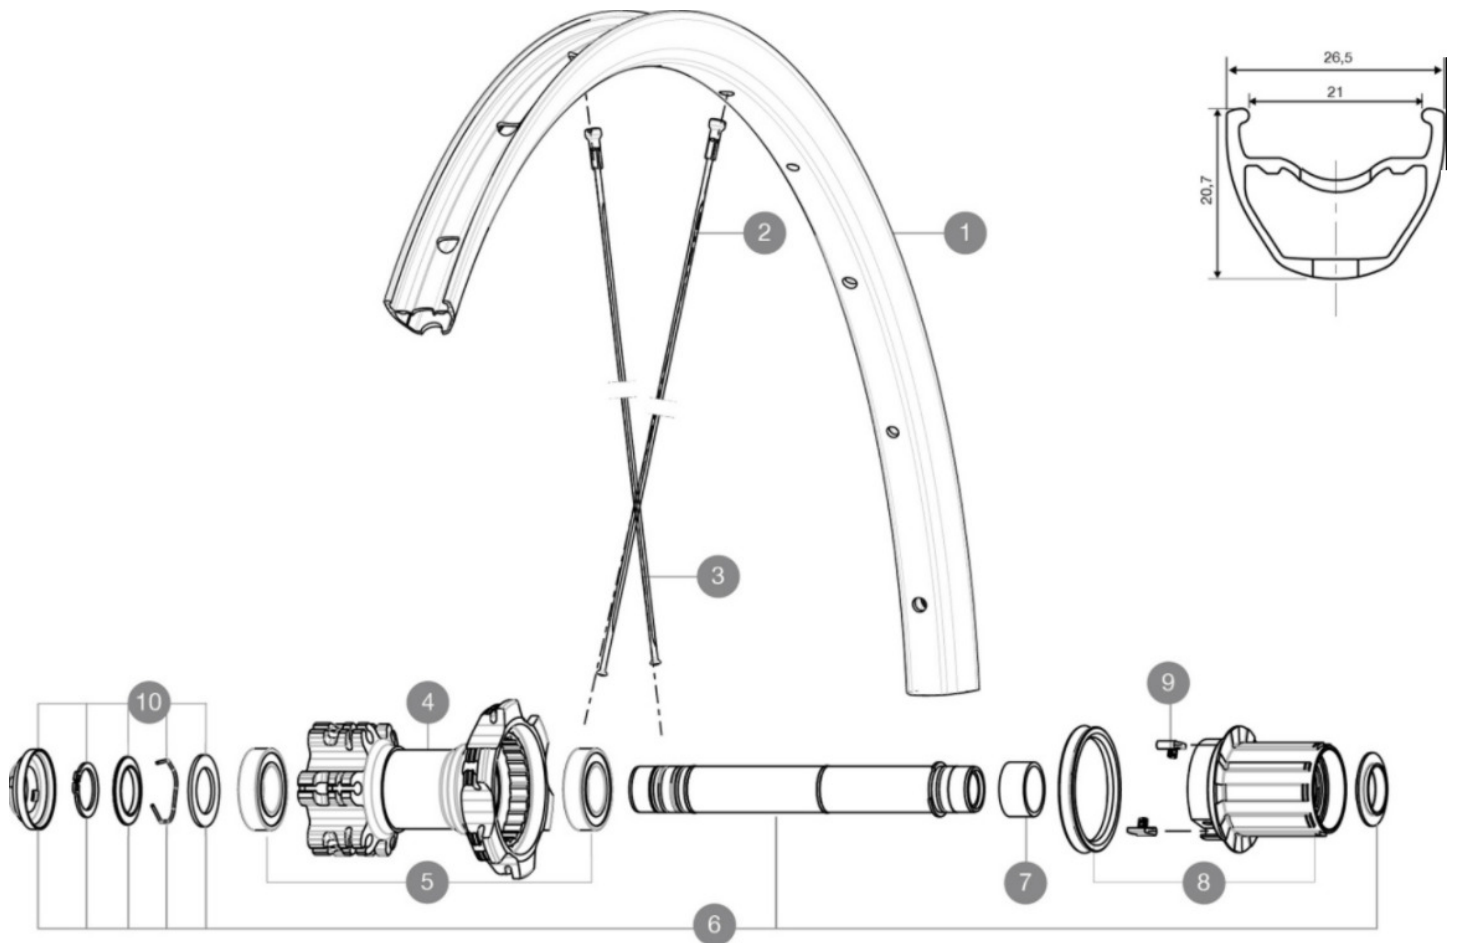

MAVIC Crossride 27.5

2016
REAR

ASTM CATEGORY 3 : offroad with jumps less than 61cm
Recommended weight limit : 120kg
Recommended tyre sizes: 36 mm to 64 mm (1.4" to 2.5")
ETRTO recommended tyre sizes: 35mm to 69mm (1.4" to 2.7")

REFERENCES WHEELS

R97101 Xrd 16 27,5 Rr Bst R52601 Xride16Rr27.5

RIMS

VALVE HOLE (MM): 8,5 WITH POP OFF REDUCER :

1 V2314815 "KIT FRT/RR RIM CROSSRIDE/CROSSRIDE FTSX 27,5""

SPOKES

2 V2382401 KIT 12 FT/NDS XRIE + FTSX/NDS XMAX EL/XA EL 27,5" SPK 279m
3 V3666501 KIT 12 FRT/NDS AKSIUM ELITE UST Disc 650B FLAT SPOKE 277mm +
3 36691501 KIT 12 DS CROSSRIDE/XA +/E-XA + 27,5" SPOKE 277mm - while st

HUB SHELLS

4 N/A HUB BODY
5 M40076 HUB BEARINGS 17x30x7 6903 x 2
6 V2371201 KIT REAR QRM AXLE 135-142 / BOOST 148mm
7 35124501 SET OF 3 REAR AXLE/FREEWHEEL BODY SPACERS MTB L1
8 35126301 TS-2 FREEWHEEL BODY + SEAL 2013 (NO PAWLS) - while stock las
9 99610601 PAWLS KIT FOR ITS-4 (OR TS-2)
10 V2370401 KIT REAR AUTO ADJUSTING PLAY 12mm AXLE

MAVIC *Crossride 27.5***DELIVERED WITH**

BR101 quick releases	
Rim tape	
Front QR adapters	
Rear QR adapters	
BR101 quick releases	
BR101 quick releases	
Rear 12x142mm adapters	
Valve reducer	
Front QR adapters	
User guide	
Front QR adapters	
Rear QR adapters	
Rear 12x142mm adapters for ITS4 and TS2 (308 593 01 for ITS4, 329 650 01 for TS2) 1	
Rear 12x142mm adapters for ITS4 and TS2 (308 593 01 for ITS4, 329 650 01 for TS2) 1	
Valve reducer	
Valve reducer	
Rim tape	
Rim tape	