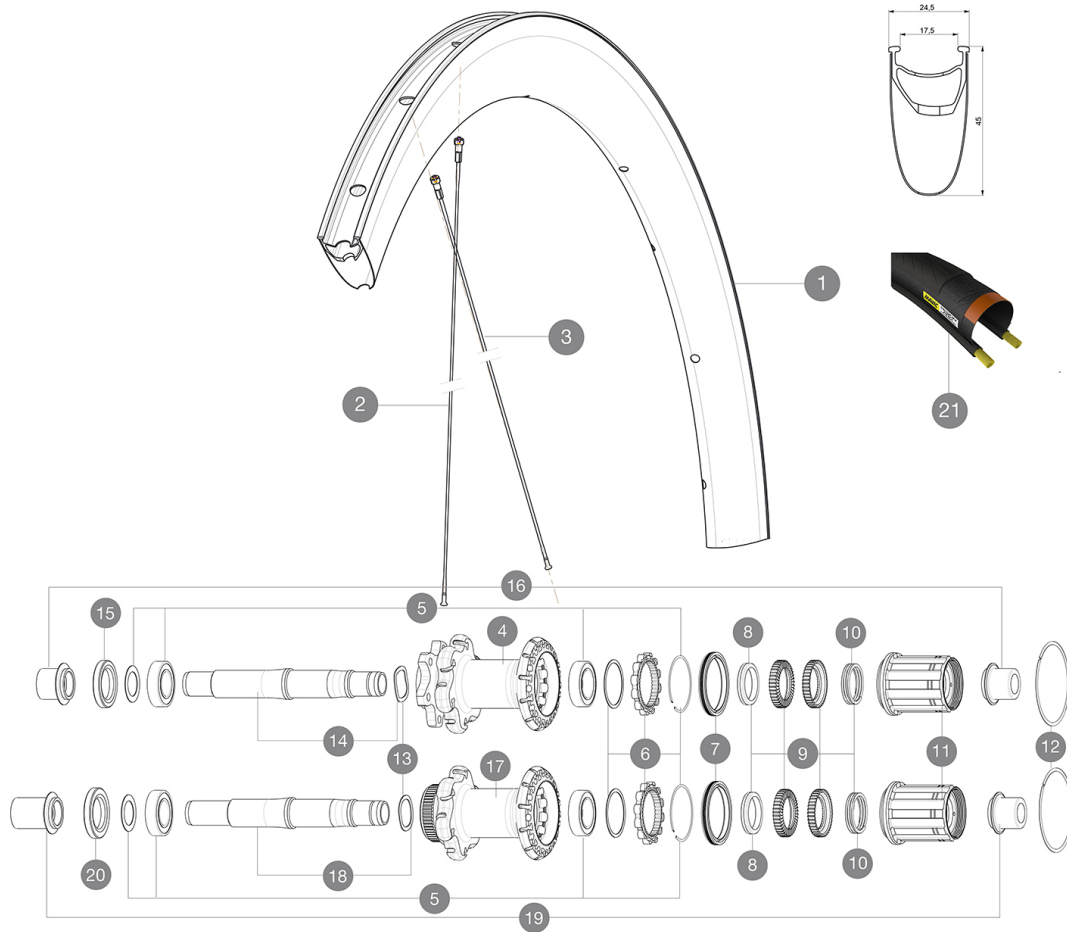

MAVIC Cosmic Pro Carbon Disc

ASTM CATEGORY 1 : road only

Recommended weight limit : 120kg

Recommended tire sizes: 25 to 32 mm

Max. Pressure: 23mm 8.7 bars - 125 psi, 25/28mm 7.7 bars - 110 psi

Max. Pressure: 25mm 7.7 bars - 110 PSI

REFERENCES WHEELS

R80901	CosProCarD6BRr12x142	R87001	CosProCarDCLRr12x142
R99481	CosProCarDCLRr12x142Cus		

RIMS

&NBSP;:

1	V2408013	KIT REAR RIM COSMIC PRO CARBON DISC CLINCHER

SPOKES

2	V3663701	KIT 12 FRT/ND5 BUTTED AERO STAINLESS SPOKE 294 + alu nipple
2	V2274901	KIT 12 FT/ND5 BTD SPK 294mm/WIDE ALU NIPPLE - while stock la
3	V3663501	KIT 12 BUTTED AERO STAINLESS SPOKE 277 + alu nipple + washer
3	V2274601	KIT 12 DS BTD AERO SPK 277mm/ALU NIPPLE - while stock last

HUB SHELLS

4	N/A	HUB BODY
5	V2560201	KIT ID360 BEARINGS 15/28/7 + 17/28/7
6	V2252701	KIT ID360 INSERT SHAPED EAR LOBE > 2017
7	V2251601	KIT ID360 SEAL + GREASE
8	V2500501	KIT ID360 3 PADS NOISE REDUCING
9	V2251701	KIT ID360 2 RATCHETS + SPRING + GREASE
10	V2251801	KIT 3 ID360 ROAD SPRINGS
11	V3430101	HG11 Freewheel Body ID360
12	V2252201	KIT 2 REAR HUB RETENTION RINGS 48mm
13	V2251501	KIT 3 ID360 WAVE WASHERS
14	V2251301	KIT ID360 AXLE DISC 6 BOLTS
15	V2251001	KIT ID360 HUB THREADED CAP UB+DISC 6 BOLTS (large) - while s
17	N/A	HUB BODY

18	V2251401	KIT ID360 AXLE DISC CENTER LOCK
20	V2251101	KIT ID360 HUB THREADED CAP DISC CENTER LOCK

TYRES

21	37805525	YksionProPowerLinkWH

ADAPTERS

16	B4989601	ADAPTER Rr 12x142mm ID360 (6bolt)
19	B4989901	ADAPTER Rr 12x142mm ID360 (CLock)