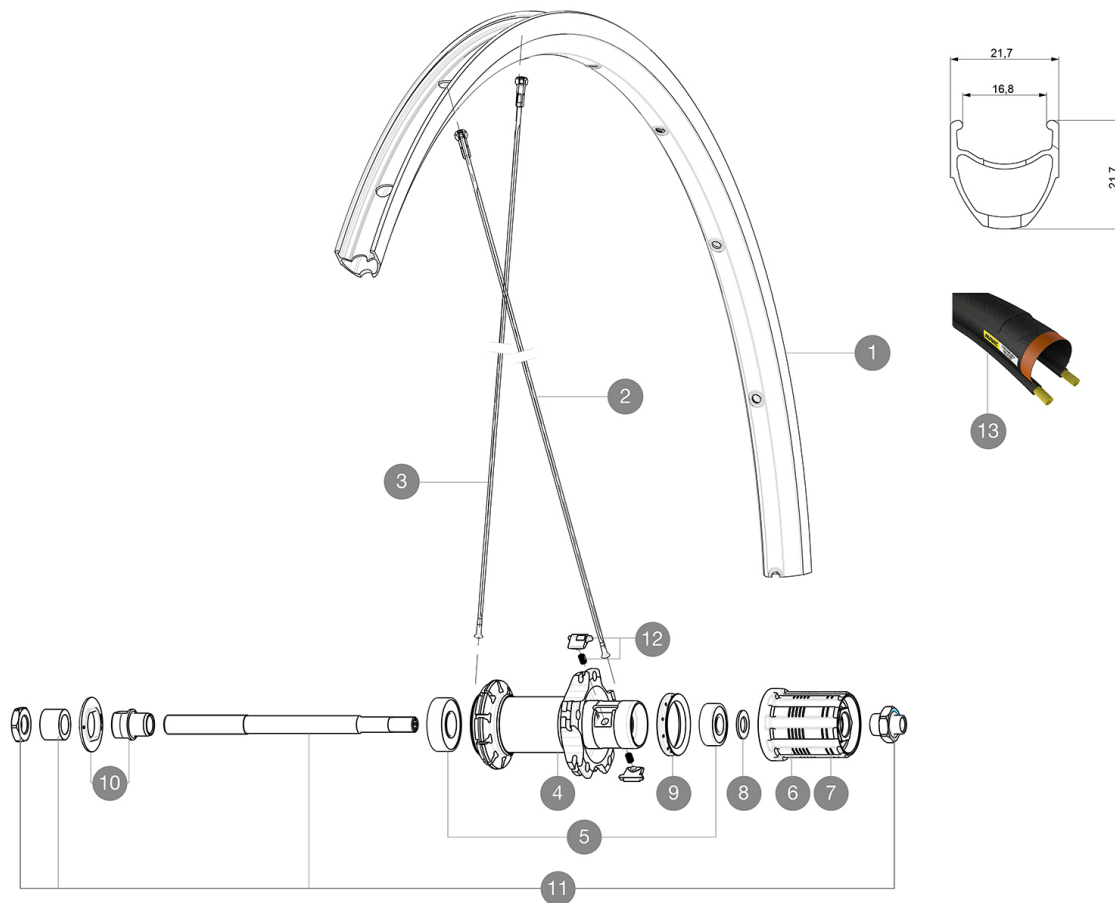

ASTM CATEGORY 2 : road and offroad with jumps less than 15cm
Recommended weight limit : 120kg
Recommended tire sizes: 25 to 32 mm
Max. Pressure: 23mm 8.7 bars - 125 psi, 25/28mm 7.7 bars - 110 psi
Max. Pressure: 25/28mm 7.7 bars - 110 PSI

REFERENCES WHEELS

R81101 Aksium Elite 17 Rr

RIMS

 NSP::

1	V2735015	KIT FRONT/REAR RIM AKSIUM ELITE UST UB SUP
1	V2408615	KIT FRONT/REAR RIM AKSIUM ELITE 17C - while stock last

SPOKES

2	10845001	KIT 10 DS AKSIUM STEEL AERO SPOKES 299mm
3	10844901	KIT 10 FT KSYRIUM EQ S/FT+NDS AKSIUM SPK 285mm - while stock
3	V4160101	Kit 10 stainless spokes 285 Ft Ksyrium Equipe S/Ft & NDS Aks

HUB SHELLS

4	12034401	KIT 3 HUB CAPS AERO 10 SLOTS BLACK
5	M40660	REAR HUB 608+6001 BEARINGS
6	30871101	FTS-L ROAD FREEWHEEL BODY HG11 8/9 compatible
8	M40067	INTERNAL FREEWHEEL SPACER FTSL/FTSX
9	99500001	FTSL/FTSX FREEHUB BODY SEAL
10	99603801	SHORT EXPENSIBLE BEARING SUPPORTS > 2008
11	99603901	REAR AXLE QRM ROAD 2008
12	M40578	FTSL PAWLS KIT (ROAD WHEELS)

TYRES

13	37805625	Yksion EliteGuard White
13	37805628	Yksion EliteGuard White