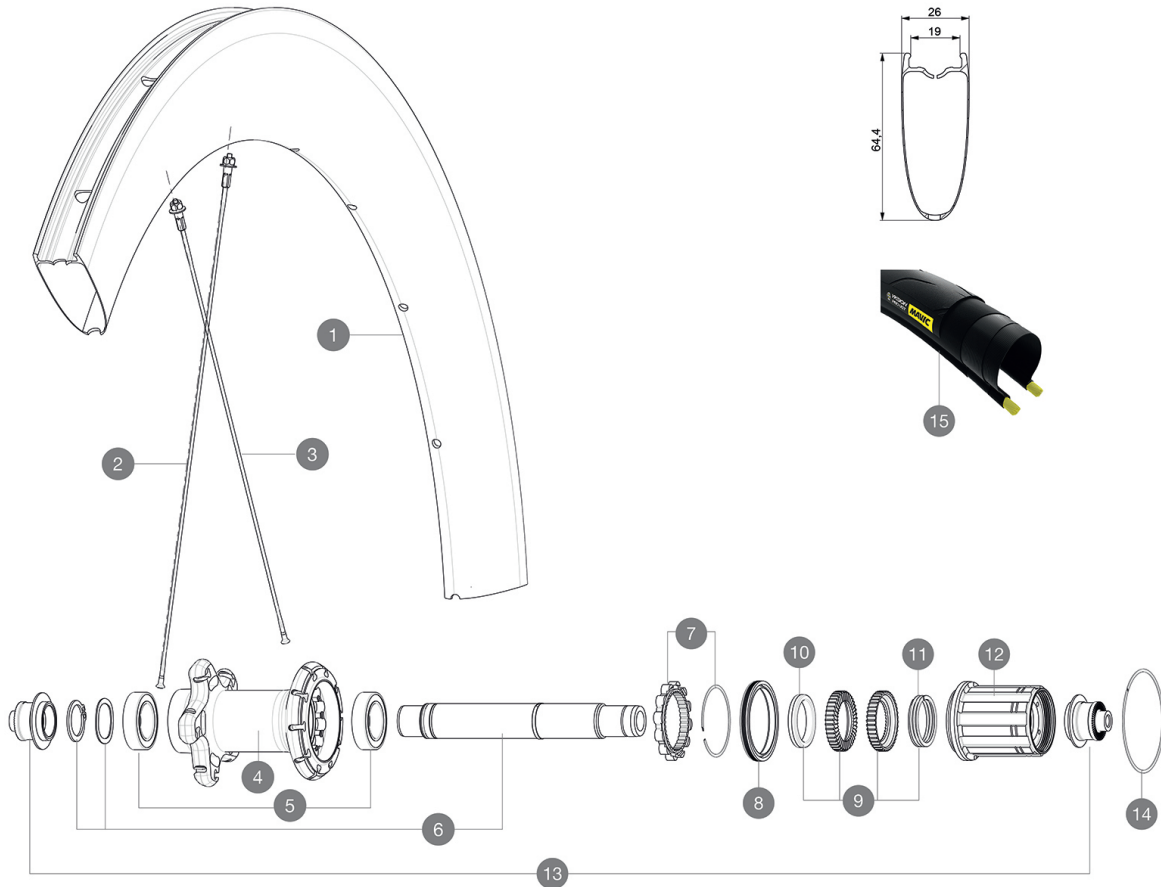

**MAVIC** *Comete Pro Carbon SL C*

ASTM CATEGORY 1 : road only

Recommended weight limit : 120kg

Recommended tire sizes: 25 to 32 mm

Max. Pressure tubeless: 25mm 6 bars - 87 PSI, 28mm 5 bars - 70 PSI. Max pressure tubetype: 25mm 7 bars - 102 PSI

Max. Pressure: 25mm 7.7 bars - 110 PSI

**REFERENCES WHEELS**

R93601 Com Pro Car SL USTRr

R99501 CometProCarb SLC RrCustom

**RIMS**

&amp;NBSP;:

1	V2737113	KIT REAR RIM COMETE PRO CARBON SL UST 19 - while stock last
1	V2733113	KIT REAR RIM COMETE PRO CARBON SL UST - while stock last
1	V2739313	KIT REAR RIM COMETE PRO CARBON UST
	V3720101	25mm UST Tape for 19 to 22mm Road Rims
	V2690101	KIT CARBON RIM TAPE 21x622mm - FOR CARBON RIM

**HUB SHELLS**

4	N/A	HUB BODY
5	V2560401	KIT 2 BEARINGS 17x28x7 + WAVED WASHER + CLIP
6	V2252801	KIT ID360 UB REAR AXLE W/CLIP/WAVED WASHER
7	V2252701	KIT ID360 INSERT SHAPED EAR LOBE > 2017
8	V2251601	KIT ID360 SEAL + GREASE
9	V2251701	KIT ID360 2 RATCHETS + SPRING + GREASE
10	V2500501	KIT ID360 3 PADS NOISE REDUCING

### WHEEL WEIGHTS

Wheel weight 895