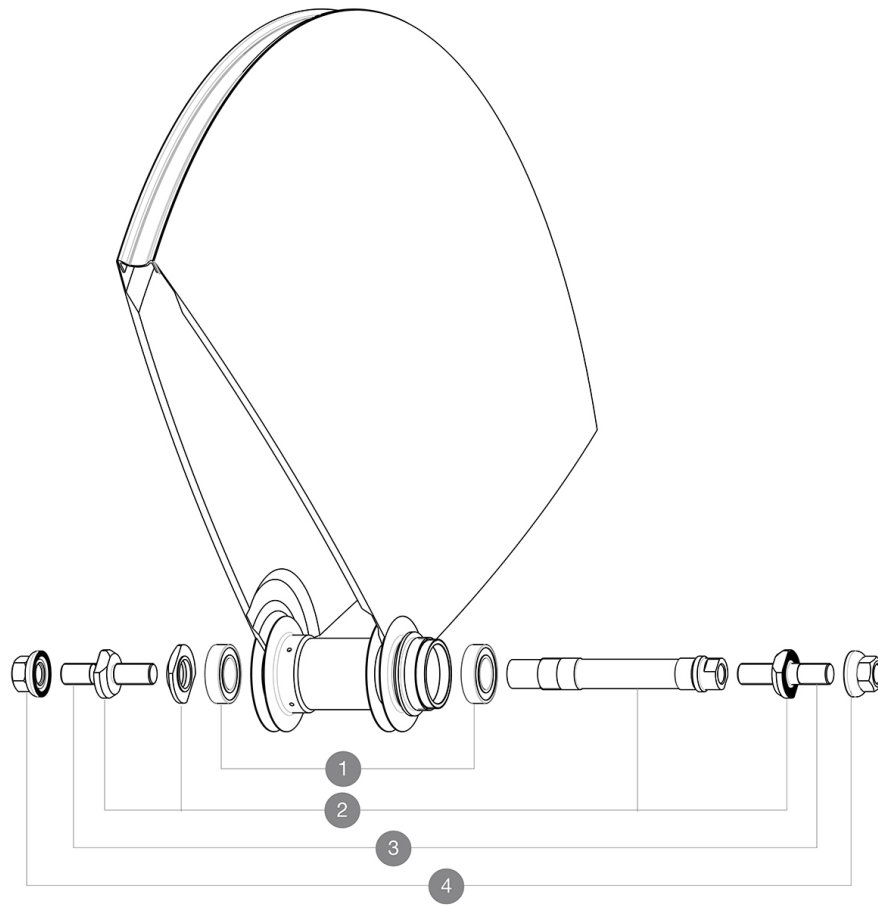

Recommended weight limit : 120kg  
Recommended tire sizes: 21 to 28 mm  
Minimum cog width : 7.5mm

## REFERENCES WHEELS

R98061 Comete Track Rio Rr

## HUB SHELLS

1	M40129	KIT 2 BEARINGS 6902 15x28x7
2	M40128	REAR COMETE TRACK AXLE + ADJT.NUT + FORK SUPPORTS
3	V2390101	KIT OF 2 END BOLTS AXLE PART FOR COMETE TRACK
4	M40772	NUT/WASHER KIT TRACK R.COMETE

### WHEEL HUB

- Body : aluminum
  - Axle material : aluminum
- Sealed cartridge bearings  
Fixed cog