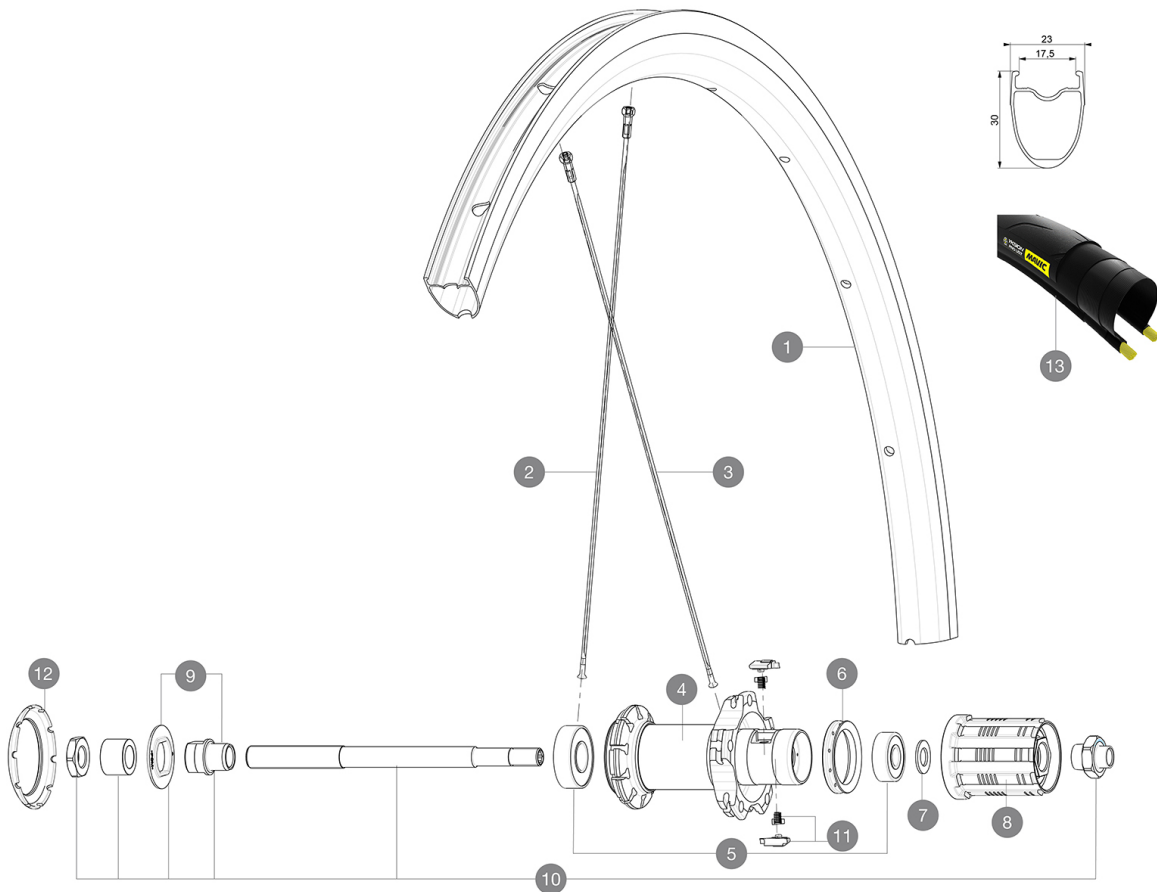

MAVIC *Cosmic Elite UST*

ASTM CATEGORY 2 : road and offroad with jumps less than 15cm

For a longer longevity of the wheel, Mavic recommends that the total weight supported by the wheels don't exceed 120kg, bike included

Recommended tyre sizes: 25 to 32 mm

Max. Pressure tubeless: 25mm 7 bars - 100 PSI, 28mm 6 bars - 87 PSI. Max pressure tubetype: 25/28mm 7,7 bars - 110 PSI

REFERENCES WHEELS

R16851 Cos El 18 UST Rr

RIMS

&NBSP;:

1	V2732615	KIT FRONT/REAR RIM COSMIC ELITE UST
	V2900101	23mm UST Tape For 17 to 18 Wide Road Rims

SPOKES

2	V2279901	KIT 10 FT/NDS COSMIC ELITE UST BTD SPK 276mm - while stock I
2	36644801	KIT 10 FT/NDS COSMIC ELITE S / UST BLK SPK 276mm
3	V3660101	KIT 10 DS COSMIC ELITE UST BUTTED SPOKE 292mm

HUB SHELLS

5	M40660	REAR HUB 608+6001 BEARINGS
6	99500001	FTSL/FTSX FREEHUB BODY SEAL
7	30872801	SET OF 3 INTERNAL SILVER SPACERS 9mm FTS-L
8	30871101	FTS-L ROAD FREEWHEEL BODY HG11 8/9 compatible
9	99603801	SHORT EXPENSIBLE BEARING SUPPORTS > 2008
10	99603901	REAR AXLE QRM ROAD 2008
11	M40578	FTSL PAWLS KIT (ROAD WHEELS)
12	12034401	KIT 3 HUB CAPS AERO 10 SLOTS BLACK

TYRES

13	39938825	Yksion Pro UST 700x25