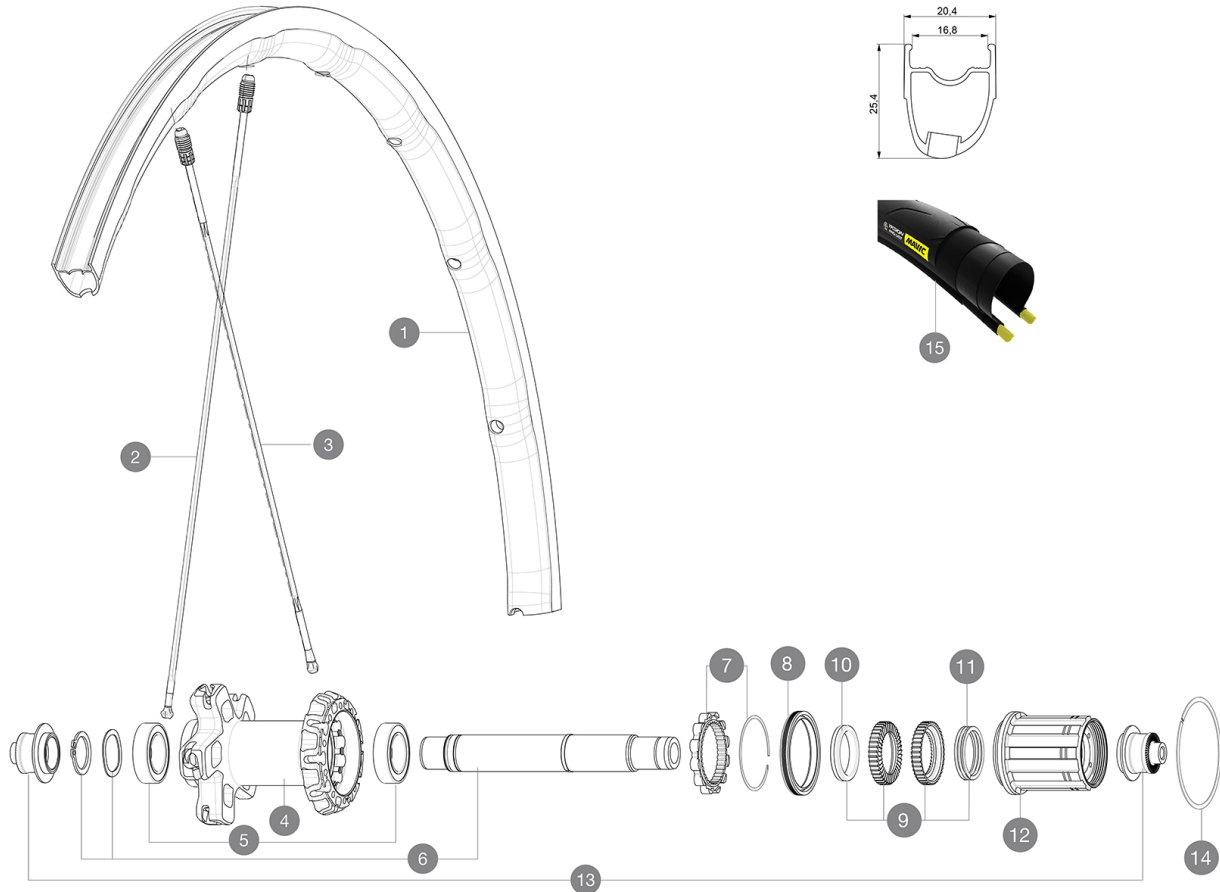

MAVIC Ksyrium Pro UST

ASTM CATEGORY 2 : road and offroad with jumps less than 15cm

For a longer longevity of the wheel, Mavic recommends that the total weight supported by the wheels don't exceed 120kg, bike included

Recommended tyre sizes: 25 to 32 mm

Max. Pressure: see indication on wheel and tyre. If they differ, use the lower of the 2

Max. Pressure tubeless: 25mm 7 bars - 100 PSI, 28mm 6 bars - 87 PSI. Max pressure tubetype: 25/28mm 7,7 bars - 110 PSI

REFERENCES WHEELS

R17231 Ksy Pro UST Rr

RIMS

&NBSP;:

1 V2730713 KIT REAR RIM KSYRIUM PRO UST

SPOKES

2 10844701 KIT 10 DS R-SYS SL/SLR TUB ALU BTD SPK 297,5mm
3 V2278101 KIT 1 FT 285,5/1 RR KSYRIUM PRO UST SPK 273,5 - while stock
3 V2270501 KIT 12 DS KSY PRO/PRO DISC/SL C/PRO EXA SPK 273,5mm

HUB SHELLS

4 N/A HUB BODY
5 V2560401 KIT 2 BEARINGS 17x28x7 + WAVED WASHER + CLIP
6 V2252801 KIT ID360 UB REAR AXLE W/CLIP/WAVED WASHER
7 V2252701 KIT ID360 INSERT SHAPED EAR LOBE > 2017
8 V2251601 KIT ID360 SEAL + GREASE
9 V2251701 KIT ID360 2 RATCHETS + SPRING + GREASE
10 V2500501 KIT ID360 3 PADS NOISE REDUCING
11 V2251801 KIT 3 ID360 ROAD SPRINGS
12 V3430101 HG11 Freewheel Body ID360
14 V2252201 KIT 2 REAR HUB RETENTION RINGS 48mm

TYRES

15 39938825 Yksion Pro UST 700x25

ADAPTERS

13 V2253101 KIT REAR AXLE ADAPTOR QUICK RELEASE ID360