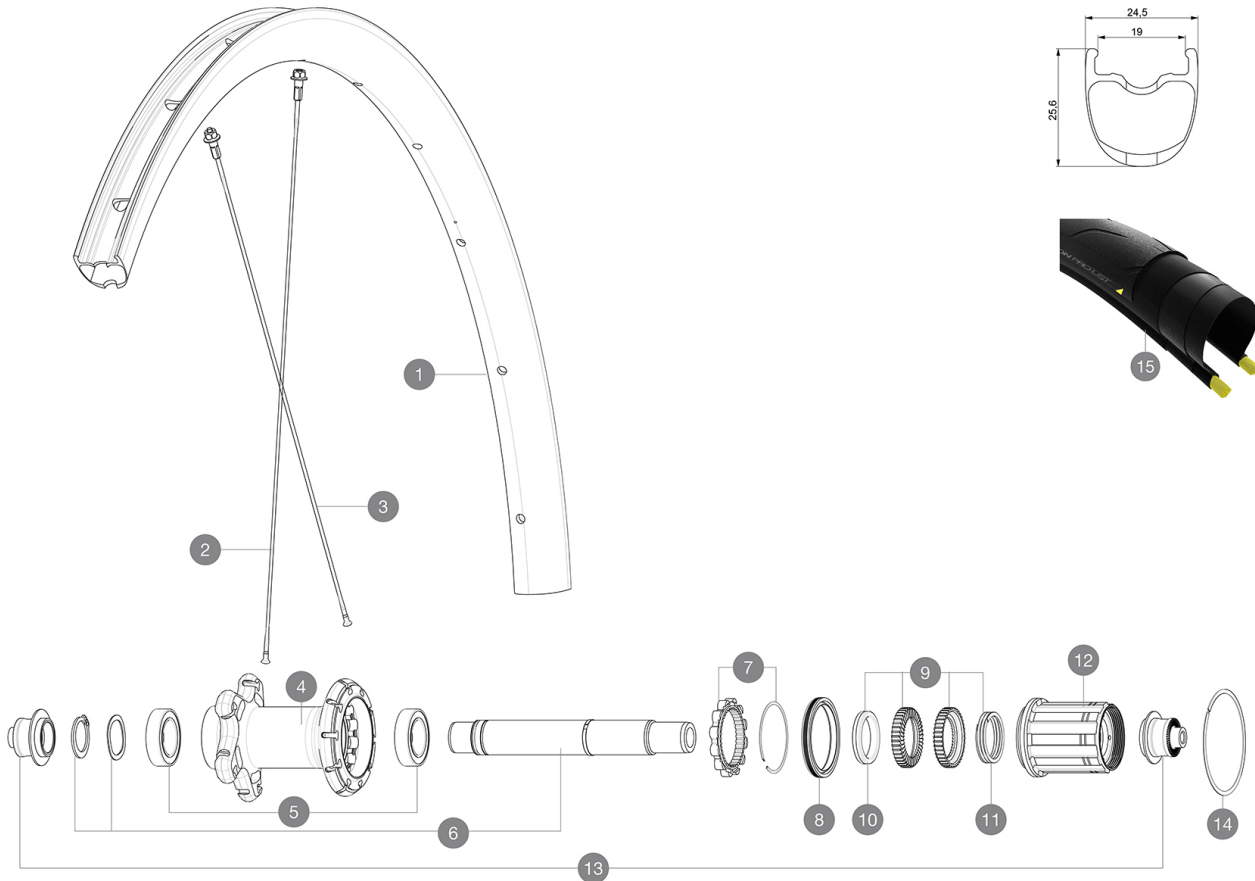

MAVIC Ksyrium Pro Carbon SL UST

ASTM CATEGORY 1 : road only

For a longer longevity of the wheel, Mavic recommends that the total weight supported by the wheels don't exceed 120kg, bike included

Recommended tyre sizes: 25 to 32 mm

Max. Pressure: see indication on wheel and tyre. If they differ, use the lower of the 2

Max. Pressure tubeless: 25mm 6 bars - 87 PSI, 28mm 5 bars - 70 PSI. Max pressure tubetype: 25mm 7 bars - 102 PSI

REFERENCES WHEELS

R19021 KsyProCarSLUST Rr

RIMS

&NBSP;:

1	V2737513	KIT REAR RIM KSYRIUM PRO CARBON SL UST
1	V2734213	KIT REAR RIM KSYRIUM PRO CARBON SL UST - while stock last
	V3720101	25mm UST Tape for 19 to 22mm Road Rims

SPOKES

2	V3666001	KIT 1 FRT 285/1 NDS 291 KSYRIUM PRO CARB SL UST AERO STAMPED
2	V3663301	KIT 12 FRT KSYR PRO CARB SL UST Disc + NDS KSYR PRO CARB SL
3	V3663201	KIT 12 DS KSY PRO CARB SL UST/UST Disc/C Disc/T Disc BUTTED

HUB SHELLS

4	N/A	HUB BODY
5	V2560401	KIT 2 BEARINGS 17x28x7 + WAVED WASHER + CLIP
6	V2252801	KIT ID360 UB REAR AXLE W/CLIP/WAVED WASHER
7	V2252701	KIT ID360 INSERT SHAPED EAR LOBE > 2017
8	V2251601	KIT ID360 SEAL + GREASE
9	V2251701	KIT ID360 2 RATCHETS + SPRING + GREASE
10	V2500501	KIT ID360 3 PADS NOISE REDUCING
11	V2251801	KIT 3 ID360 ROAD SPRINGS
12	V3430101	HG11 Freewheel Body ID360
14	V2252201	KIT 2 REAR HUB RETENTION RINGS 48mm

TYRES

15 39938825 Yksion Pro UST 700x25

ADAPTERS

13 V2253101 KIT REAR AXLE ADAPTOR QUICK RELEASE ID360