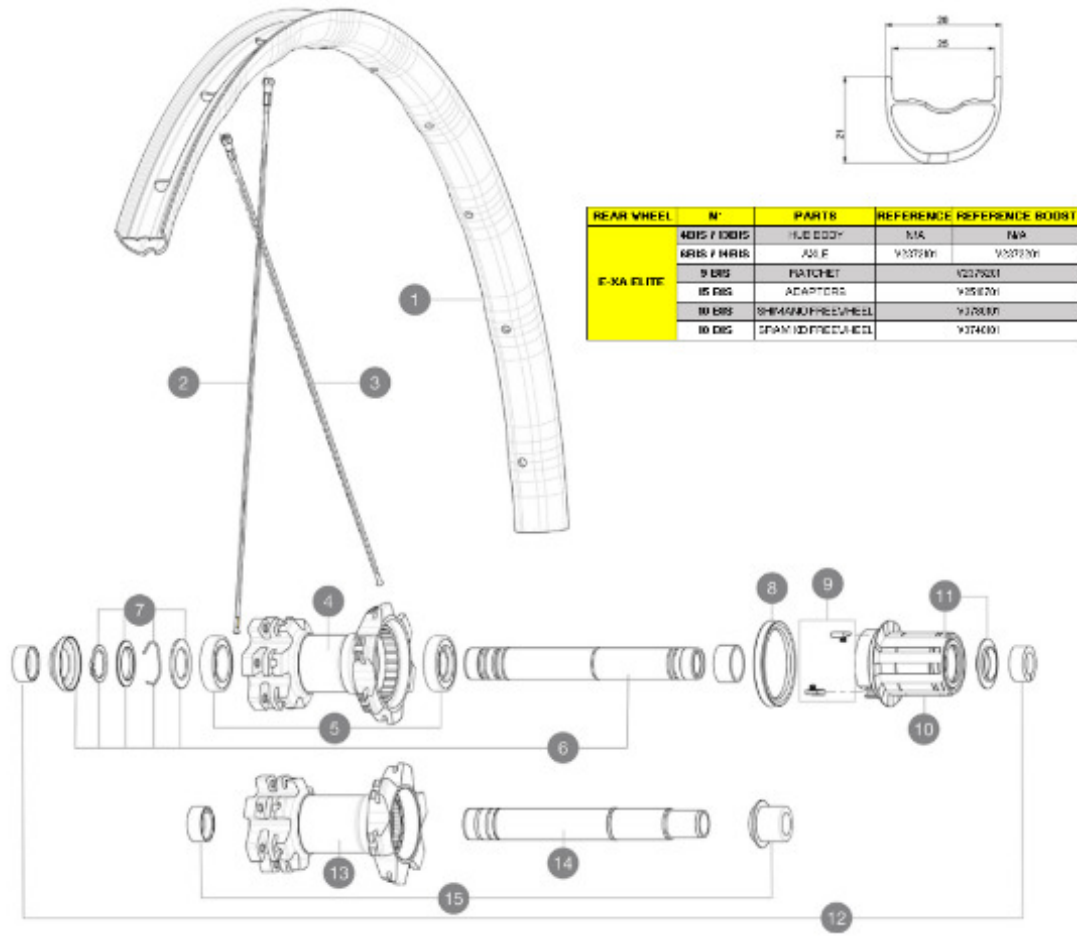

ASTM CATEGORY 3 : CROSS COUNTRY AND TRAIL RIDING

For a longer longevity of the wheel, Mavic recommends that the total weight supported by the wheels don't exceed 120kg, bike included
Recommended tyre sizes: 46mm to 64mm (1.8" to 2.5")

REFERENCES WHEELS

R22571	E-Xa Elite 27,5 Rr Bst XD	R22231	E-Xa Elite 27,5 Bst Rr
--------	---------------------------	--------	------------------------

REAR WHEEL	N°	PARTS	REFERENCE	REFERENCE
40RS / 40RIS		HUB BODY	N/A	N/A
6RS / 6RIS		AXLE	V337801	V337801
9 RS		RATCHET	V2375201	
15 RS		ADAPTERS	V2510701	
10 RS		SPRINGS/FREEWHEEL	V3780101	
10 RS		SPRING ADAPTERS	V3740101	

Hookless profile

Use with Mavic Tubeless Tape

SPOKES

- **Material** : steel
- **Shape** : straight pull, bladed
- **Count** : 24 front and rear
- **Lacing** : front and rear crossed 2

WHEEL HUB

- **Front and rear bodies** : aluminum
 - **Axle material** : aluminum
- Auto adjust sealed cartridge bearings (QRM Auto)
- **Freewheel** : ITS-4 QRM Auto alloy

VERSIONS

- **Color** : Black only
- **Disc standard** : 6 Bolts only
- **Hub width** : Boost only (front 110, rear 148)

WHEEL WEIGHTS

Weight Rear 27.5": 945

Weight Rear 29": 985