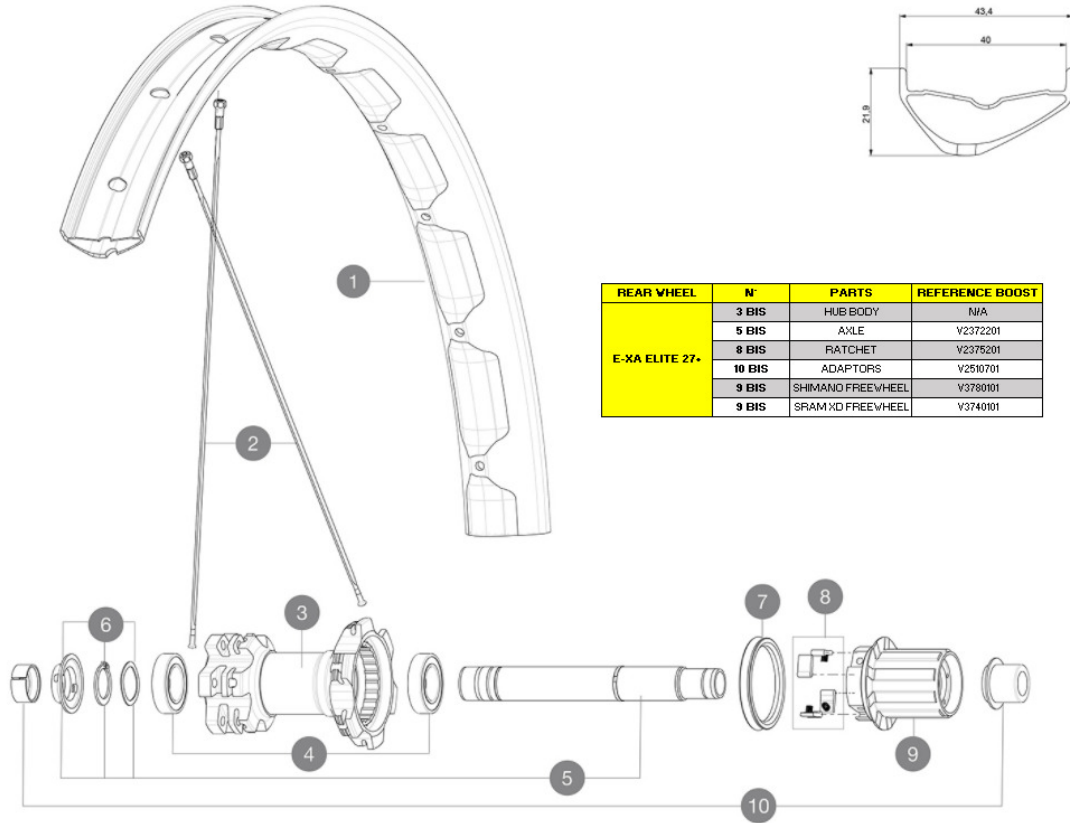

Recommended tyre sizes: 60mm to 81mm (2.5" to 3.2")

REFERENCES WHEELS

R22581 E-Xa Elite 27+ Rr Bst XD

R20871 E-Xa Elite 27+ Bst Rr NT

**RIMS**

&NBSP;:

1	V2319115 V3700101	KIT FRONT/REAR RIM E-XA/XA ELITE 27,5" + 40 TSS 43mm UST Tape For 40mm Wide Rims
---	----------------------	---

Freewheel: Shimano/Sram or XD	
-------------------------------	--

Specifications**RIMS**

- **Material** : S6000 Aluminum
 - **Joint** : SUP
 - **Drilling** : traditional
 - **Weight reduction** : ISM
 - **Valve hole diameter** : 6.5 mm
 - **Tyre** : UST Tubeless and tubetype
 - **Internal width** : 40 mm
 - **ETRTO size 27.5"** : 584x25TSS
- Use with Mavic Tubeless Tape

SPOKES

- **Material** : steel
- **Shape** : straight pull, bladed
- **Count** : 24 front and rear
- **Lacing** : front and rear crossed 2

WHEEL HUB

- **Front and rear bodies** : aluminum
 - **Axle material** : aluminum
- Auto adjust sealed cartridge bearings (QRم Auto)
- **Freewheel** : ITS-4 QRM Auto alloy

VERSIONS

- **Color** : Black only
- **Disc standard** : 6 Bolts only
- **Hub width** : Boost only (front 110, rear 148)

WHEEL WEIGHTS

1055