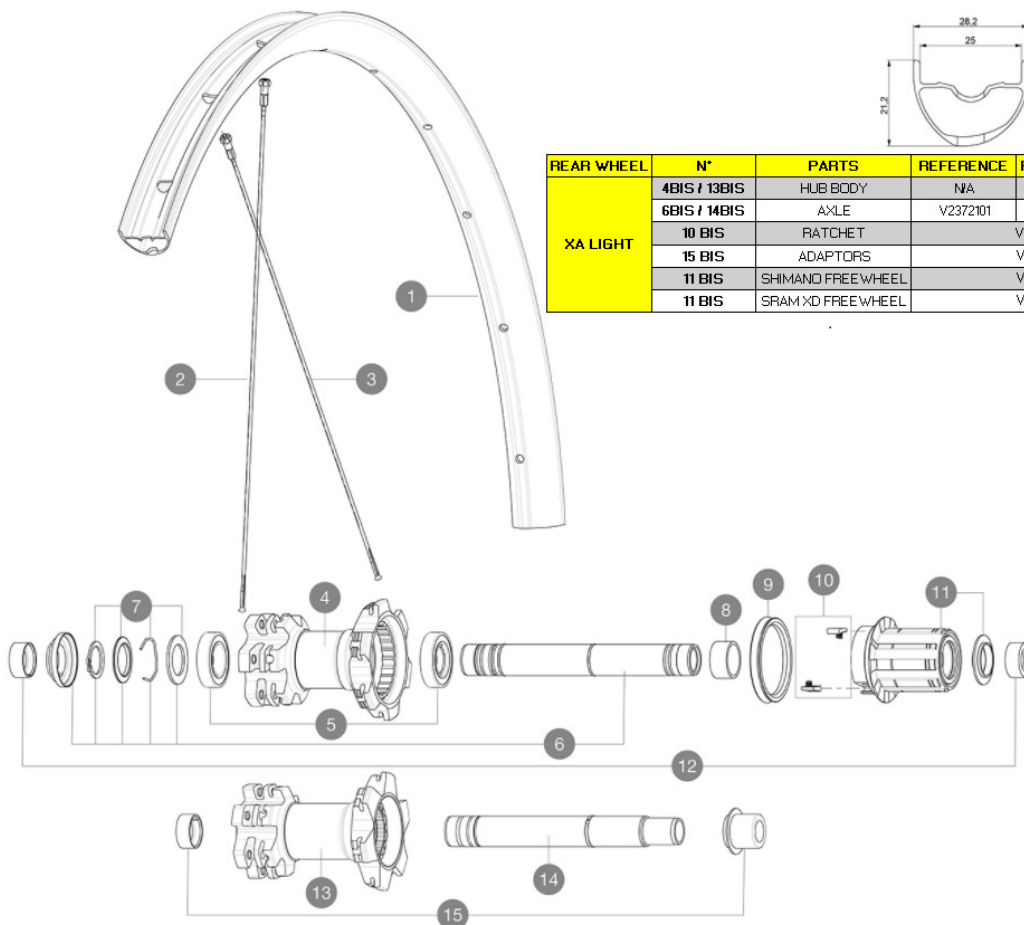

ASTM CATEGORY 3 : CROSS COUNTRY AND TRAIL RIDING

For a longer longevity of the wheel, Mavic recommends that the total weight supported by the wheels don't exceed 120kg, bike included

Recommended tyre sizes: 46mm to 64mm (1.8" to 2.5")

REFERENCES WHEELS

R22261	Xa Light 27,5 Bst Rr	R22671	Xa Light 27,5 Rr Bst XD
R22661	Xa Light 27,5 Rr XD	R22251	Xa Light 27,5 Rr

REAR WHEEL	N°	PARTS	REFERENCE	REFERENCE BOOST
XA LIGHT	4BIS / 13BIS	HUB BODY	N/A	N/A
	6BIS / 14BIS	AXLE	V2372101	V2372201
	10 BIS	RATCHET		V2375201
	15 BIS	ADAPTORS		V2510701
	11 BIS	SHIMANO FREEWHEEL		V3780101
	11 BIS	SRAM XD FREEWHEEL		V3740101

Specifications

RIMS

- **Material** : S6000 Aluminum
- **Joint** : SUP
- **Drilling** : traditional
- **Valve hole diameter** : 6.5 mm
- **Tyre** : UST Tubeless and tubetype
- **Internal width** : 25 mm
- **ETRTO size 27.5"** : 584x25TSS
- **ETRTO size 29"** : 622x25TSS

VERSIONS

- **Color** : Black only
- **Disc standard** : 6 Bolts only
- **Hub width** : Boost (front 110, rear 148) or Non-Boost (front 100, rear 135/142)

WHEEL WEIGHTS

Weight Rear 27.5": 935
Weight Rear 29": 975