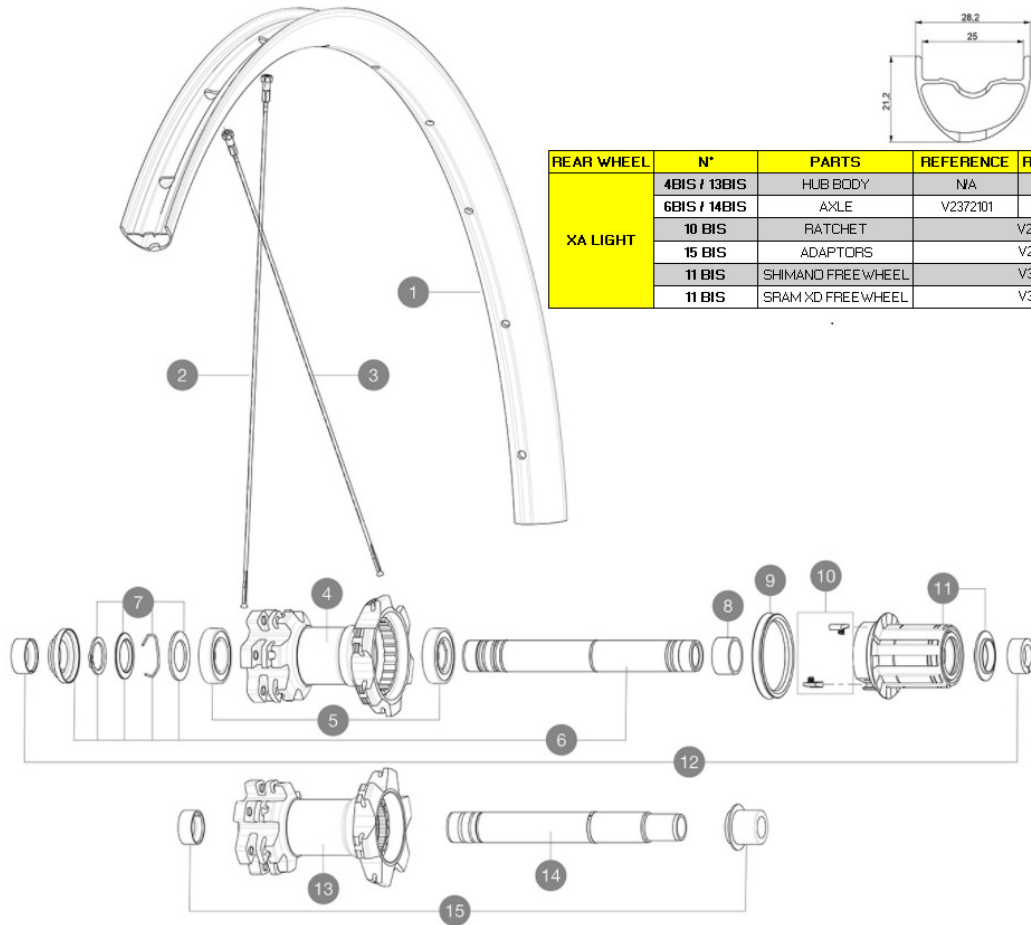

MAVIC XA Light 29

ASTM CATEGORY 3 : CROSS COUNTRY AND TRAIL RIDING

For a longer longevity of the wheel, Mavic recommends that the total weight supported by the wheels don't exceed 120kg, bike included

Recommended tyre sizes: 46mm to 64mm (1.8" to 2.5")

REFERENCES WHEELS

R22271	Xa Light 29 Rr	R22621	Xa Light 29 Rr XD
R22281	Xa Light 29 Bst Rr	R22631	Xa Light 29 Rr Bst XD

REAR WHEEL	N°	PARTS	REFERENCE	REFERENCE BOOST
XA LIGHT	4 BIS / 13 BIS	HUB BODY	N/A	N/A
	6 BIS / 14 BIS	AXLE	V2372101	V2372201
	10 BIS	RATCHET		V2375201
	15 BIS	ADAPTORS		V2510701
	11 BIS	SHIMANO FREEWHEEL		V3780101
	11 BIS	SRAM XD FREEWHEEL		V3740101

Specifications

RIMS

- **Material** : S6106 alloy
- **Joint** : SUP
- **Drilling** : traditional
- **Valve hole diameter** : 6.5 mm
- **Tyre** : UST Tubeless and tubetype
- **Internal width** : 25 mm
- **ETRTO size 27.5"** : 584x25TSS
- **ETRTO size 29"** : 622x25TSS

VERSIONS

- **Disc standard** : 6 Bolts only
- **Hub width** : Boost (front 110, rear 148) or Non-Boost (front 100, rear 135/142)

WHEEL WEIGHTS