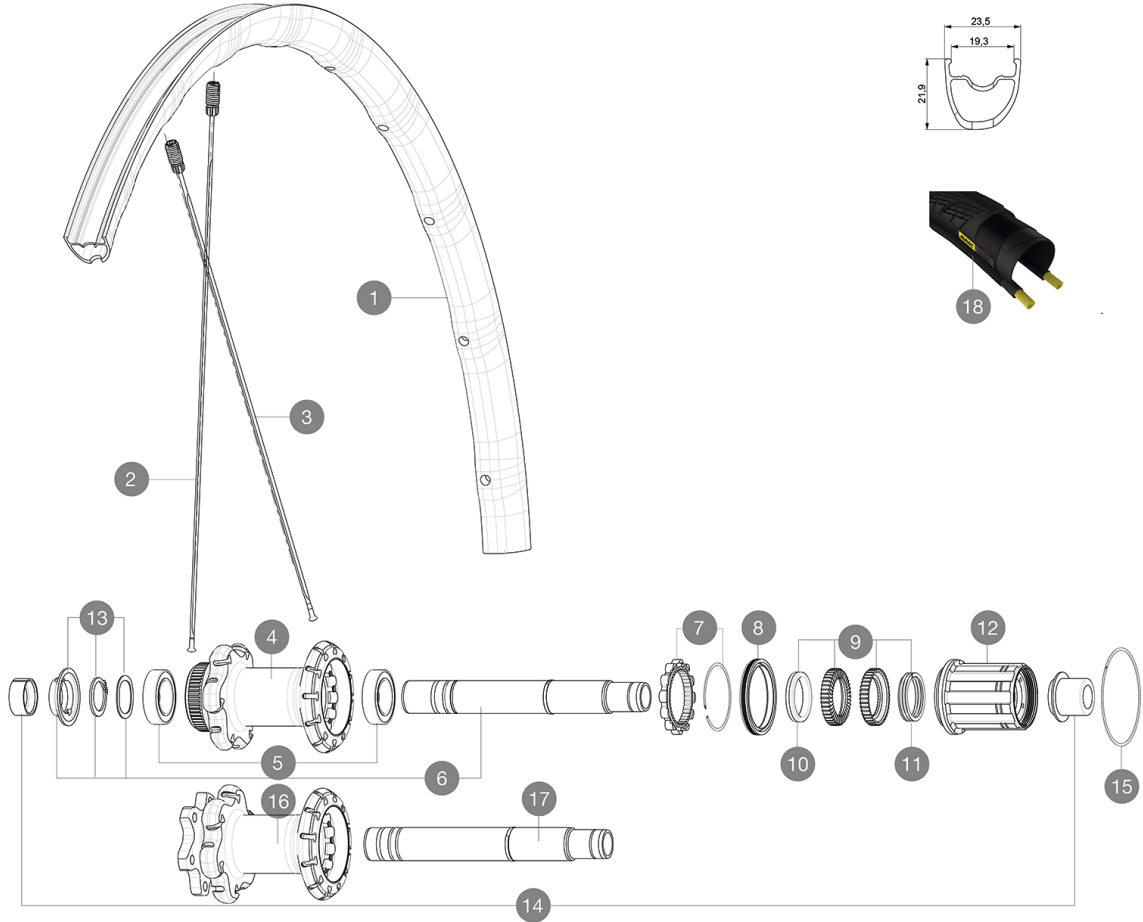

Recommended tyre sizes: 28 to 62 mm (1.1" to 2.5")

Max. Pressure: see indication on wheel and tyre. If they differ, use the lower of the 2

Max. Pressure: 30mm 5.8 bars - 85 PSI / 40mm 4.5 bars - 65 PSI

REFERENCES WHEELS

R20551 Allroad EI D6B 12x142Rr

R20571 Allroad EI DCL 12x142Rr

RIMS

&NBSP;:

1	V2731913	KIT REAR RIM ALLROAD PRO/ELITE UST While Stocks lasts
	V2620101	UST RIM TAPE 25mm (for 21-24mm wide rim)

SPOKES

2	V2273201	KIT 12 FRT/NON DRIVE SIDE BUTTED SPOKE 297mm
3	V2273301	KIT 12 DRIVE SIDE BUTTED SPOKE 280mm

HUB SHELLS

4	N/A	HUB BODY
5	V2560401	KIT 2 BEARINGS 17x28x7 + WAVED WASHER + CLIP
6	V2252901	KIT ID360 CENTER LOCK 135/142mm AXLE W/CLIP
7	V2252701	KIT ID360 INSERT SHAPED EAR LOBE > 2017
8	V2251601	KIT ID360 SEAL + GREASE
9	V2251701	KIT ID360 2 RATCHETS + SPRING + GREASE
10	V2500501	KIT ID360 3 PADS NOISE REDUCING
11	V2251801	KIT 3 ID360 ROAD SPRINGS
12	V3430101	HG11 Freewheel Body ID360
13	V2560501	KIT ADJUST. SYSTEM QRM AUTO ID360 for 17x28x7 bearing
15	V2252201	KIT 2 REAR HUB RETENTION RINGS 48mm
16	N/A	HUB BODY
17	V2253001	KIT ID360 6 BOLTS 135/142mm AXLE WITH CIRCLIP