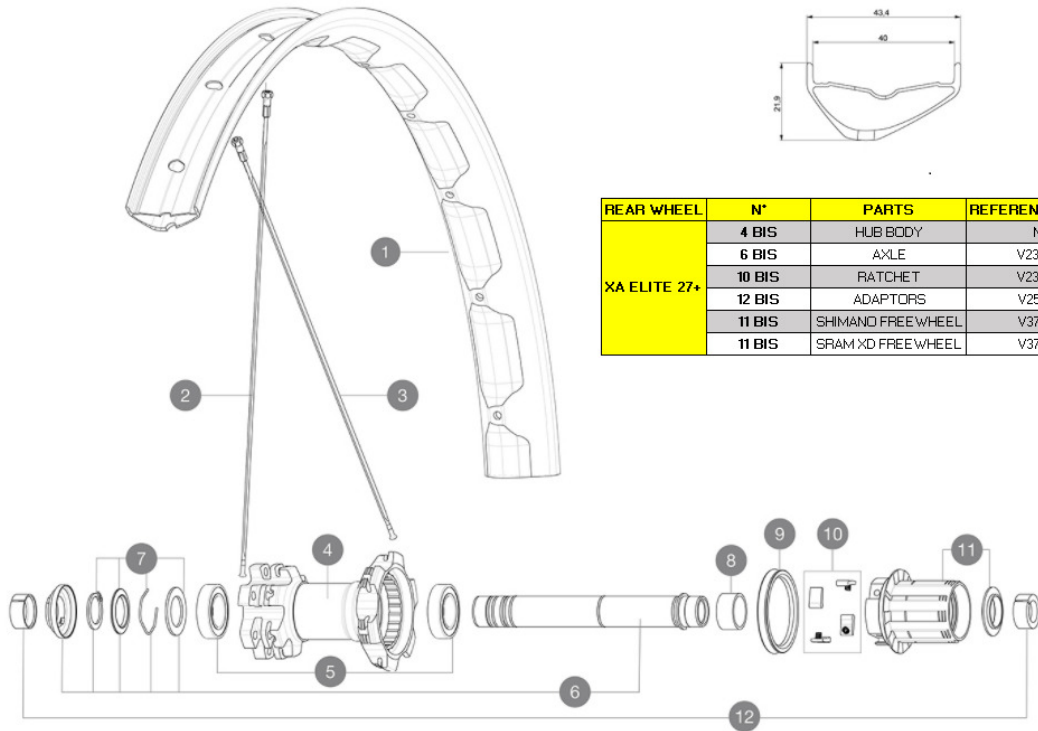

MAVIC XA Elite 27+

ASTM CATEGORY 3 : CROSS COUNTRY AND TRAIL RIDING

For a longer longevity of the wheel, Mavic recommends that the total weight supported by the wheels don't exceed 120kg, bike included

Recommended tyre sizes: 60mm to 81mm (2.5" to 3.2")

REFERENCES WHEELS

R22611 XA Elite 27+ Rr Bst XD NT

R20861 XA Elite 27+ Rr Bst NT

RIMS

&NBSP;:

1	V2319115 V3700101	KIT FRONT/REAR RIM E-XA/XA ELITE 27,5"+ 40 TSS 43mm UST Tape For 40mm Wide Rims

SPOKES

2	V3666501	KIT 12 FRT/ND S AKSIUM ELITE UST Disc 650B FLAT SPOKE 277mm +
2	V2386201	KIT 12 FRT/REAR E-XA/XA ELITE 27,5" BLACK NIPPLES - while s

HUB SHELLS

4	N/A	HUB BODY
	N/A	HUB BODY
5	M40076	HUB BEARINGS 17x30x7 6903 x 2
6	V2371201	KIT REAR QRM AXLE 135-142 / BOOST 148mm
	V2372201	KIT ID360 148 D6T AXLE WITH CLIP
7	V2370401	KIT REAR AUTO ADJUSTING PLAY 12mm AXLE
8	35124501	SET OF 3 REAR AXLE/FREEWHEEL BODY SPACERS MTB L1
9	99610701	ITS-4 FREEWHEEL SEAL
10	99610601	PAWLS KIT FOR ITS-4 (OR TS-2)
	V2375201	KIT ID360 24 TEETH 2 RATCHET + MTB SPRING + PAD (specific)
11	35126001	ITS-4 FREEWHEEL BODY + SEAL 2013 (NO PAWLS)
	V3780101	HG9 Alloy MTB Freewheel Body ID360
	V3740101	XD MTB Freewheel Body ID360

ADAPTERS

12	V2371401 V2510701	YELL RR AXLE SUPPORT BOOST 148mm SELF ADJUST ID360V2RrAxleAdapt12x142/148