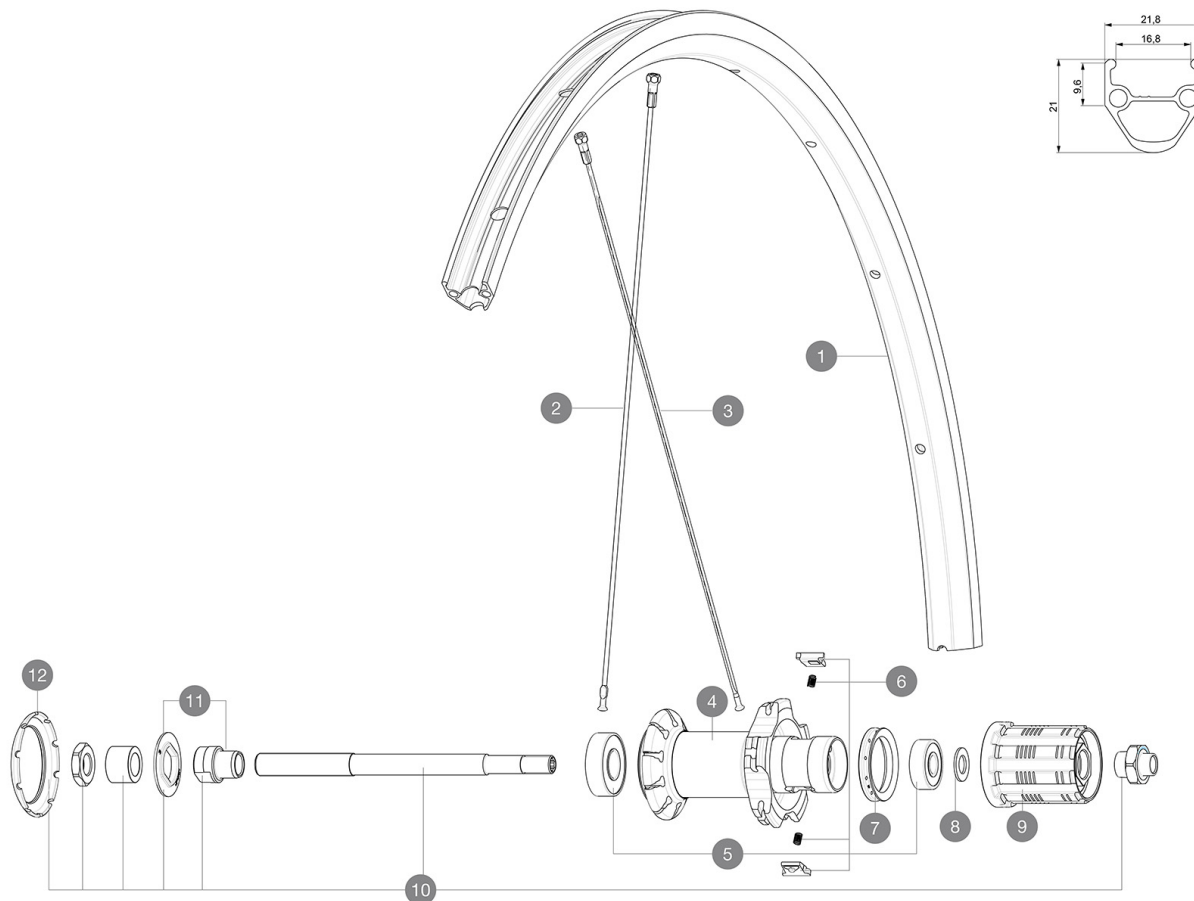

Maximum tyre pressure: 2.55bar/37PSI with a 54mm tyre - 1.3bar/19PSI with a 125mm tyre

ASTM CATEGORY 1 : road only

For a longer longevity of the wheel, Mavic recommends that the total weight supported by the wheels don't exceed 120kg, bike included

Maximum tyre pressure: 7.5bar/108PSI with a 23mm tyre - 4.6bar/67PSI with a 52mm tyre

Recommended tyre sizes: 25 to 32 mm

Max. Pressure: see indication on wheel and tyre. If they differ, use the lower of the 2

Max. Pressure: 23mm 8.7 bars - 125 psi, 25/28mm 7.7 bars - 110 psi

Maximum tyre size: width 52mm - pressure max. 5Bar/72PSI

REFERENCES WHEELS

R23241 AKSIUM RB 700 QR M11

RIMS

&NBSP::

1 jantearrouteub REAR ROAD UB RIM

SPOKES

2 V2272701 KIT 10 FT/NDS AKSIUM RND SPK 283mm (OEM only)
3 V3661501 KIT 10 DS AKSIUM 19 FLAT SPOKE 301mm + nipples

HUB SHELLS

5 M40660 REAR HUB 608+6001 BEARINGS
6 M40578 FTSL PAWLS KIT (ROAD WHEELS)
7 99500001 FTSL/FTSX FREEHUB BODY SEAL
8 M40067 INTERNAL FREEWHEEL SPACER FTSL/FTSX
9 30871101 FTS-L ROAD FREEWHEEL BODY HG11 8/9 compatible
10 99603901 REAR AXLE QRM ROAD 2008
11 99603801 SHORT EXPENSIBLE BEARING SUPPORTS > 2008
12 12034401 KIT 3 HUB CAPS AERO 10 SLOTS BLACK