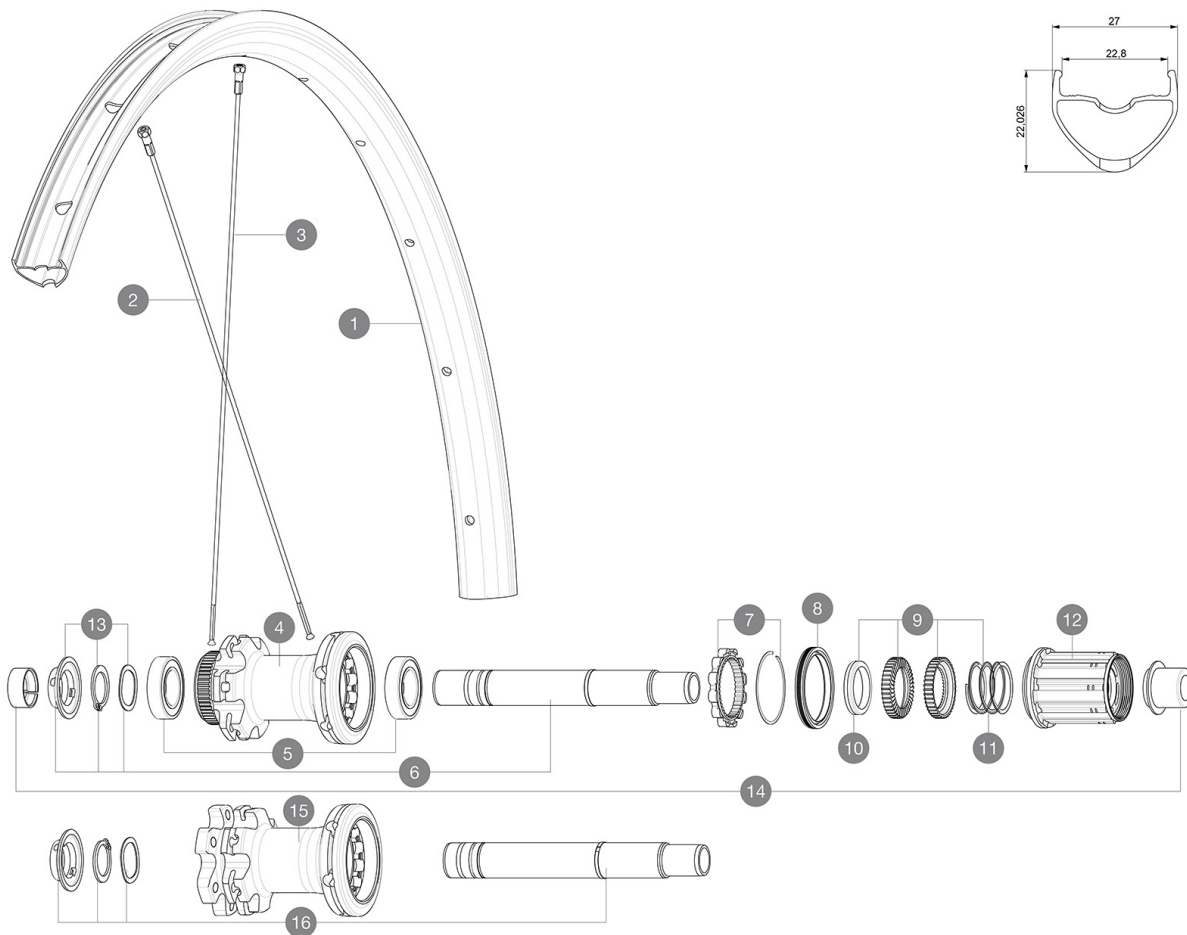

Maximum tyre pressure: 5.5bar/80PSI with a 28mm tyre - 3.25bar/47PSI with a 64mm tyre

Recommended tyre sizes: 28 to 62 mm (1.1" to 2.5")

Max. Pressure: see indication on wheel and tyre. If they differ, use the lower of the 2

Max. Pressure: 30mm 5.8 bars - 85 PSI / 35mm 5.1 bars - 74 PSI / 40mm 4.5 bars - 65 PSI

Rear axle: 12mm thru axle, convertible to Quick Release with optional adapters

REFERENCES WHEELS

R23331 ALLROAD INT 700 12X142 M11 R23351 ALLROAD CL 700 12X142 M11

HUB SHELLS

4	N/A	HUB BODY
5	M40076	HUB BEARINGS 17x30x7 6903 x 2
6	V2373401	KIT ID360 135/142 DCL L1 AXLE WITH CLIP
7	V2252701	KIT ID360 INSERT SHAPED EAR LOBE > 2017
8	V2251601	KIT ID360 SEAL + GREASE
9	V2251701	KIT ID360 2 RATCHETS + SPRING + GREASE
10	V2500501	KIT ID360 3 PADS NOISE REDUCING
11	V2251801	KIT 3 ID360 ROAD SPRINGS
12	V3430101	HG11 Freewheel Body ID360